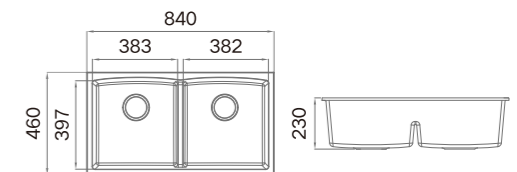

Description

New Composite Sink
Single Bowl
Food grade material
Round inner corner-Easy to clean
High temperature resistance
Wear resistance

ART.NO. **935021**