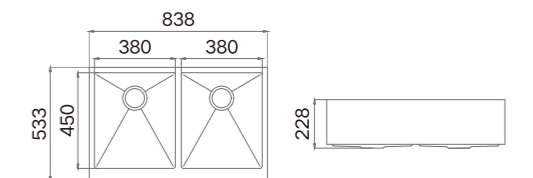

ART.NO. **957026**

Information

Product Dimension (LxWxD)	838x533x228mm
Material	SUS304
Thickness	1.35+1.2mm
Corner	Radius 10
Cutout Size (Topmount)	840x513mm(R0)

Description

Brushed surface;
Double bowl with apron;
With sound pad and undercoating;
Optional accessories:
Drainer, colander, chopping board, grid,
Rollmat, soap dispenser, wire basket, etc.