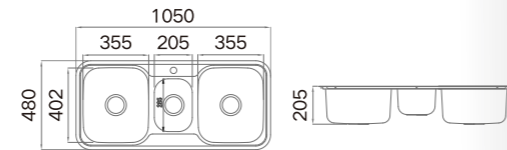

ART.NO. **920007**

Information

Product Dimension (LxWxD)	1050x480x205mm
Material	SUS304
Thickness	0.7mm
Cutout Size (Topmount)	1030x460mm (R70)

Description

Brushed surface;
Three bowl with tray;
With sound pad and undercoating;
Optional accessories:
Drainer, Chopping board, Wire basket.