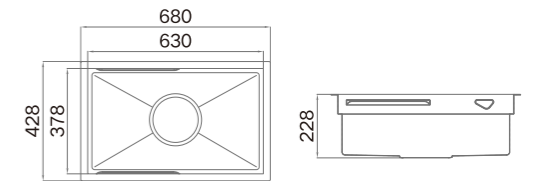

ART.NO. **952407**