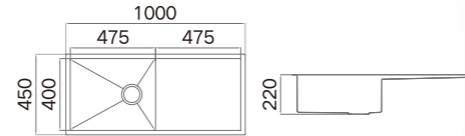

Europe & Australia Series

ART.NO. **904003**