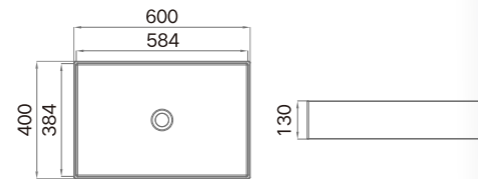

# BATHROOM BASIN

When Art and Tech Bonded, Beauty and Comfort Intertwined.

True Greatness Is Never Defined by Surpassing Others,  
But to Be A Better Self.

ART.NO. **936001B/W**

**Information**

Product Dimension (LxWxD) 600x400x130mm  
 Material Artificial Stone  
 Cutout Size (Topmount) 70mm  
 Color Inkstone black / White  
 Cyan / Gold / Pink  
 Blue / Gray