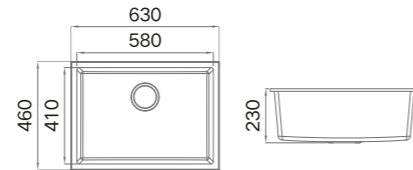

ART.NO. **935019**

Information

Product Dimension (LxWxD)	630x460x230mm
Material	Artificial Stone
Cutout Size (Topmount)	610x440mm (R15)
Cutout Size (Undermount)	585x415mm (R10)

Description

New Composite Sink
Single Bowl
Food grade material
Round inner corner-Easy to clean
High temperature resistance
Wear resistance