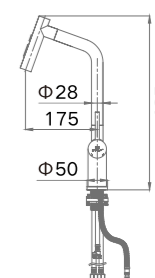

BN1.0 SERIES

Model No.	Color	Size (mm)	Material
980128	Rose Gold+Black	425x175	Zinc + SS outlet pipe
980154	Gold+Black	425x175	Zinc + SS outlet pipe
980153	Black	425x175	Zinc + SS outlet pipe
980129	Brushed PVD	425x175	SUS304
980158	Gold+Grey	425x175	Zinc + SS outlet pipe
980157	Grey	425x175	Zinc + SS outlet pipe