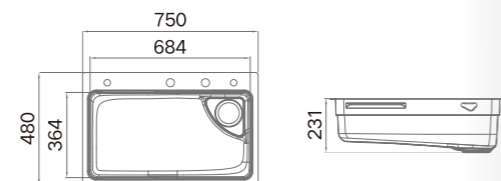

BL3.0 Pro SERIES

ART.NO. 920299F