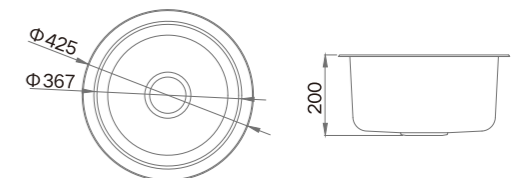

Description

Brushed surface;
Single bowl;
With sound pad and undercoating;
Optional accessories:
Drainer, Chopping board, Soap dispenser,
Wire basket.

ART.NO. 920200