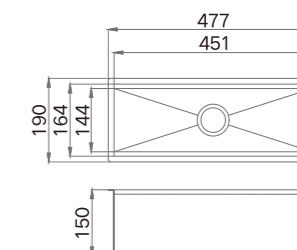

Free Configuration to Customize your preference

Multiple accessories can be taken out separately, Free to adjust the allocation based on your habit

Kitchen Channel Series

ART.NO. 962045

● Black ● Gold ● Rosy

Information

Product Dimension (LxWxD)	477x190x150mm
Material	SUS304
Thickness	1.0mm
Corner	Radius 0
Cutout Size (Topmount)	461x174mm
Cutout Size (Undermount)	454x167mm

Description

Brushed surface;
Workstation channel sink;
Accessories can be taken out separately,
free to adjust the allocation;

ART.NO. 962046

● Black ● Gold ● Rosy

Information

Product Dimension (LxWxD)	627x190x150mm
Material	SUS304
Thickness	1.0mm
Corner	Radius 0
Cutout Size (Topmount)	611x174mm
Cutout Size (Undermount)	604x167mm

Description

Brushed surface;
Workstation channel sink;
Accessories can be taken out separately,
free to adjust the allocation;