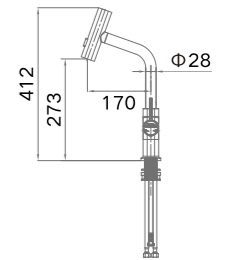

OTHER FAUCETS

ITEM NO. 980213

Product Size:412x170mm;
Zinc;
Chrome Finishing;
Cold/Hot Water;
Pull-out Hose;

ITEM NO. 980214

Product Size:412x170mm;
Zinc;
Black E-painting;
Cold/Hot Water;
Pull-out Hose;

ITEM NO. 980104

(Universal Joint)
Product Size: 190x37mm;
Brushed SUS304 Stainless Steel;
cold / hot water

● Black ● Rosy ● Gold ● Grey