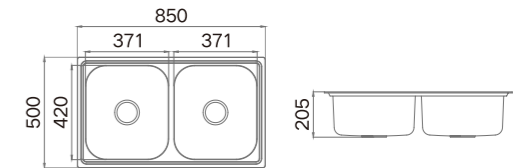

ART.NO. **920294**

Information

Product Dimension (LxWxD)	850x500x205mm
Material	SUS304
Thickness	0.7mm
Cutout Size (Topmount)	830x480mm (R15)
Cutout Size (Undermount)	824x474mm (R30)

Description

Brushed surface;
Double bowl;
With sound pad and undercoating;
Optional accessories:
Drainer, colander, chopping board,
Soap dispenser, Wire basket.