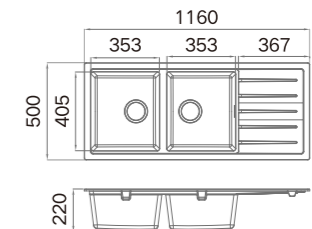

ART.NO. **930041**

● Diamond Black ● White ● Silver Grey ● Beige

Information

Product Dimension (LxWxD) 1160x500x220mm
Material Quartz
Cutout Size (Topmount) 1142x482mm (R15)
Cutout Size (Undermount) 1098x436mm (R15)

Description

New Composite Sink
Double Bowl
Food grade material
Round inner corner-Easy to clean
High temperature resistance
Wear resistance