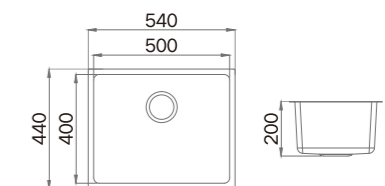

Description

Brushed surface;
Single bowl;
With sound pad and undercoating;
Optional accessories:
Drainer, Colander, Chopping board, Grid,
Rollmat, Wire basket.

ART.NO. 920221