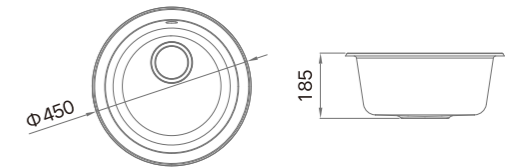

ART.NO. **935002**