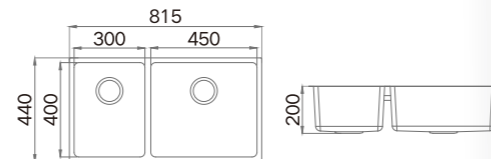

ART.NO. **920228**

● ●
Black Grey

Information

Product Dimension (LxWxD)	815x440x200mm
Material	SUS304
Thickness	0.9mm
Corner	Radius 20
Cutout Size (Topmount)	795x420mm (R0)
Cutout Size (Undermount)	778x403mm (R20)

Description

Brushed surface;
Double bowl;
With sound pad and undercoating;
Optional accessories:
Drainer, Colander, Chopping board, Grid,
Rollmat, Wire basket.