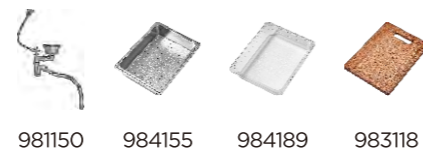

Standard Accessories