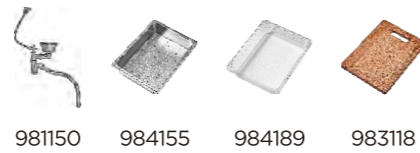

Standard Accessories