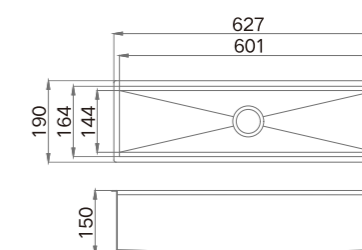

Information

Product Dimension (LxWxD)	627x190x150mm
Material	SUS304
Thickness	1.0mm
Corner	Radius 0
Cutout Size (Topmount)	611x174mm
Cutout Size (Undermount)	604x167mm

Description

Brushed surface;
Workstation channel sink;
Accessories can be taken out separately,
free to adjust the allocation;