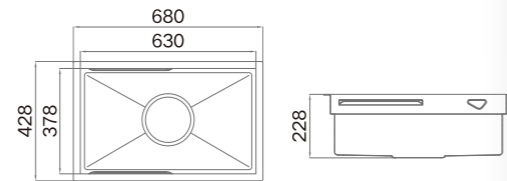

ART.NO. **952409**