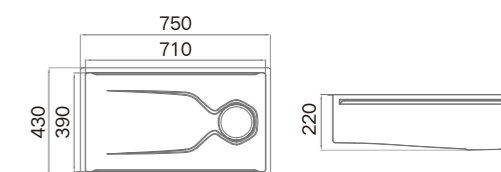

Standard Accessories

981339 984268C

ART.NO. 952497T