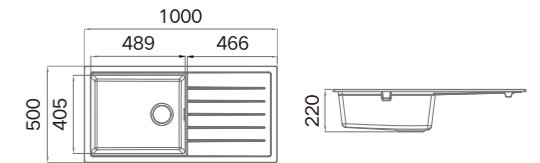

ART.NO. **930040**

● Diamond Black ● White ● Silver Grey ● Beige

Information

Product Dimension (LxWxD) 1000x500x220mm
Material Quartz
Cutout Size (Topmount) 982x482mm (R15)
Cutout Size (Undermount) 936x436mm (R15)

Description

New Composite Sink
Single Bowl
Food grade material
Round inner corner-Easy to clean
High temperature resistance
Wear resistance