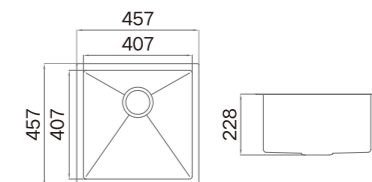

Information

Product Dimension (LxWxD)	457x457x228mm (18"x18"x9")
Material	SUS304
Thickness	1.2mm
Corner	Radius 10
Cutout Size (Topmount)	437x437mm
Cutout Size (Undermount)	410x410mm (R12)

Description

Brushed Surface;
Single Bowl;
With Sound Pad and Undercoating;
Optional Accessories:
Drainer, Colander, Chopping Board, Grid,
Rollmat, Soap Dispenser, Wire Basket, etc.