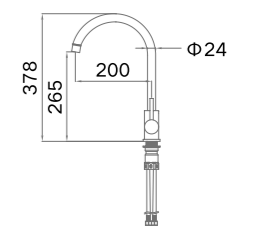

Model No.	980115
Color	Black
Size (mm)	378x200
Material	SUS304