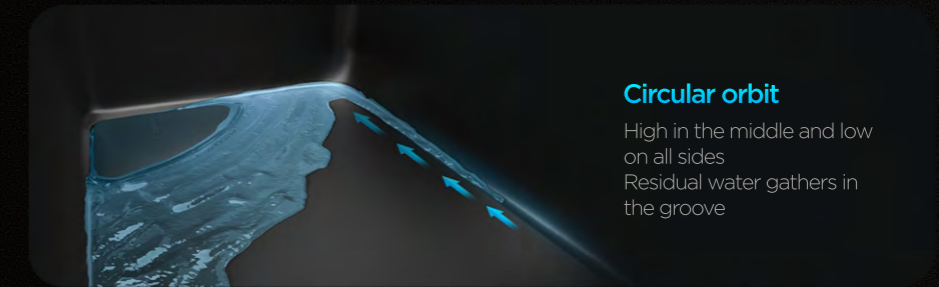

# BL3.0 SERIES SINK

All-round upgrade, more than clean

Follow the nature, Incarnate as a flash Inspired from the celestial meteor, Cut through the sky in an instant  
Condensed instant streamer into a lasting work

## Three-dimensional Encircling

Flow Fast Like a Shooting Star  
Circular orbit , Diagonal drainage , Rapid slope drainage