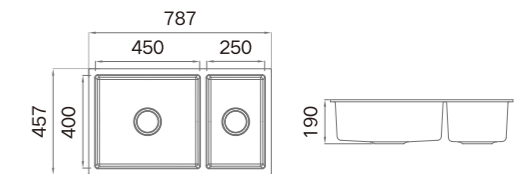

Description

New Composite Sink
Single Bowl
Food grade material
Round inner corner-Easy to clean
High temperature resistance
Wear resistance

ART.NO. **930032**