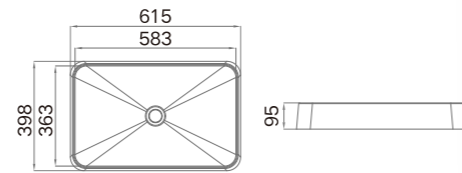

ART.NO. **936005B/W**