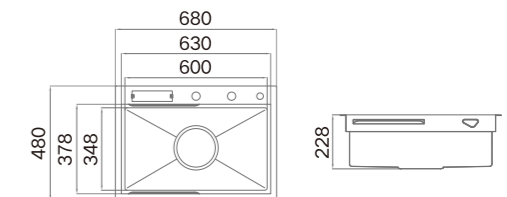

ART.NO. **952386**