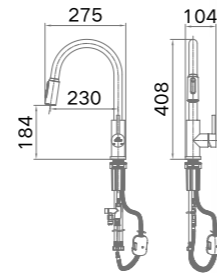

ITEM NO. 980203

Product Size: 408x229mm;
Brushed SUS304 Stainless Steel;
cold / hot water;
With water filter

● Rosy ● Gold