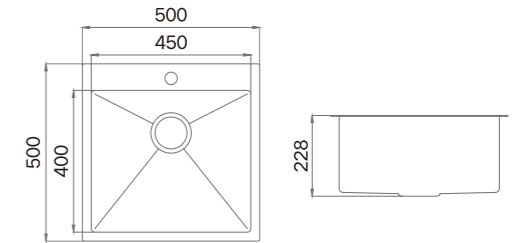

ART.NO. **951400**

Black Gold Rosy

**Information**

Product Dimension (LxWxD)	500x500x228mm
Material	SUS304
Thickness	2.5+0.9mm
Corner	Radius 10
Cutout Size (Topmount)	480x480mm (R0)
Cutout Size (Undermount)	453x403mm (R12)