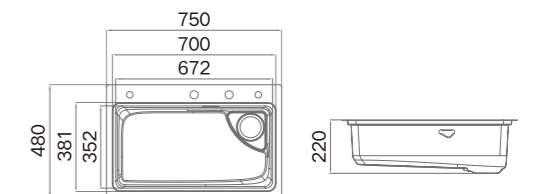

ART.NO. 920286F