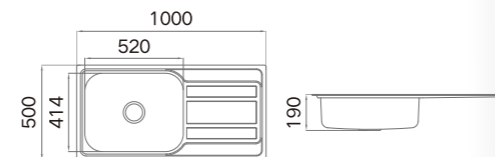

ART.NO. **920224**

Information

Product Dimension (LxWxD)	1000x500x190mm
Material	SUS304
Thickness	0.65mm
Cutout Size (Topmount)	980x480mm (R15)

Description

Brushed surface;
Single bowl with tray;
With sound pad and undercoating;
Optional accessories:
Drainer, Chopping board, Wire basket.