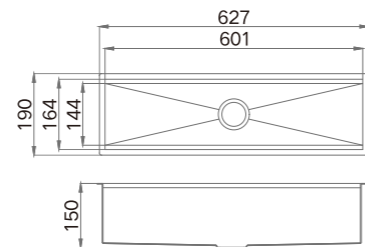

ART.NO. **962069**

Information

Product Dimension (LxWxD)	627x190x150mm
Body Material	SUS304
Accessories Material	Artificial stone
Cutout Size (Topmount)	611x174mm
Cutout Size (Undermount)	604x167mm

Description

New WorkStation Channel Sink
Food grade material
Accessories can be taken out separately
High temperature resistance
Free to adjust the allocation