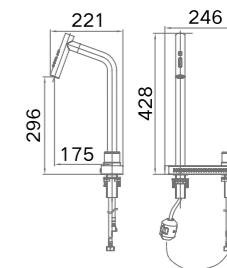

Model No.	980194
Color	Grey
Size (mm)	428x246
Material	SUS304