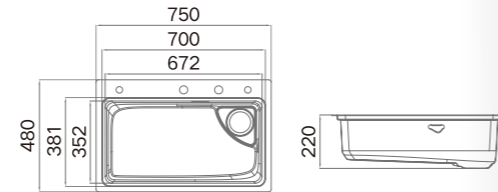

ART.NO. **920287F**