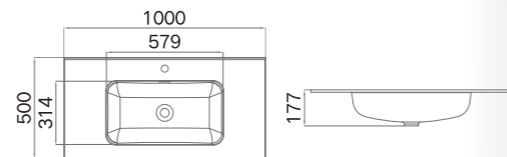

Description

New Bathroom Sink
Single Bowl
Food grade material
Round inner corner-Easy to clean
High temperature resistance
Wear resistance

ART.NO. **936011**