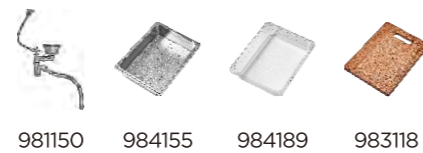

Standard Accessories