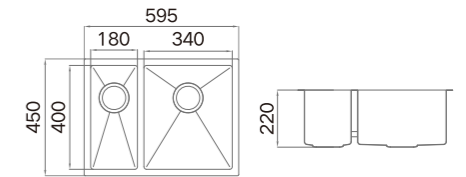

Description

Brushed Surface;
Single Bowl With Tray;
With Sound Pad and Undercoating;
Optional Accessories:
Drainer, Colander, Chopping Board, Grid,
Rollmat, Soap Dispenser, Wire Basket, etc.

ART.NO. **953337**