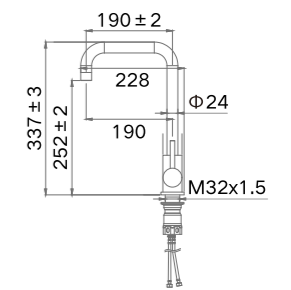

ITEM NO. 980104

(Universal Joint)
Product Size: 190x37mm;
Brushed SUS304 Stainless Steel;
cold / hot water

● Black ● Rosy ● Gold ● Grey