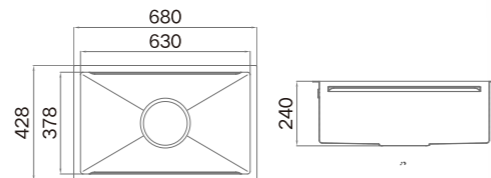

ART.NO. **952395**