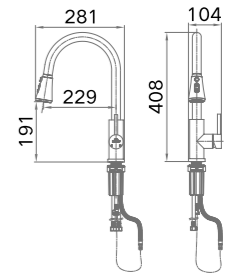

ITEM NO. 980201

Product Size:408x230mm;
SUS304 Stainless Steel;
Black E-painting;
Cold/Hot Water;
Pull-out Hose;