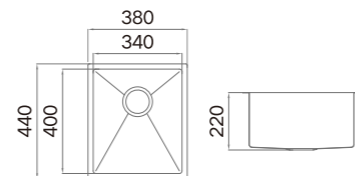

ART.NO. **951251**

Information

Product Dimension (LxWxD)	380x440x220mm
Material	SUS304
Thickness	1.2mm
Corner	Radius 10
Cutout Size (Topmount)	360x420mm
Cutout Size (Undermount)	343x403mm (R12)

Description

Brushed Surface;
Single Bowl;
With Sound Pad and Undercoating;
Optional Accessories:
Drainer, Colander, Chopping Board, Grid,
Rollmat, Soap Dispenser, Wire Basket, etc.