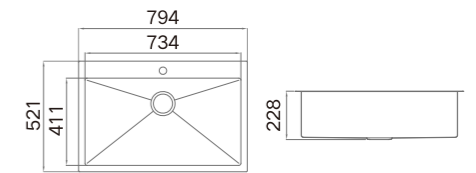

ART.NO. **952166**

● Black ● Gold ● Rosy

Information

Product Dimension (LxWxD)	794x521x228mm (31-1/4"x20-1/2"x9")
Material	SUS304
Thickness	1.2mm
Corner	Radius 10
Cutout Size (Topmount)	770x499mm

Description

Brushed Surface;
Single Bowl;
With Sound Pad and Undercoating;
Optional Accessories:
Drainer, Colander, Chopping Board, Grid,
Rollmat, Soap Dispenser, Wire Basket, etc.