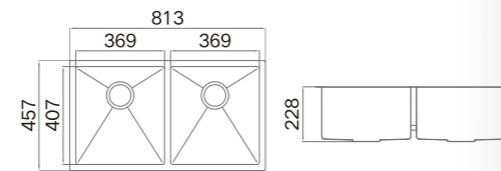

ART.NO. **953491**

Information

Product Dimension (LxWxD)	813x457x228mm (23"x19"x10")
Material	SUS304
Thickness	1.2mm
Corner	Radius 10
Cutout Size (Topmount)	793x437mm
Cutout Size (Undermount)	766x410mm

Description

Brushed Surface;
Double Bowl;
With Sound Pad and Undercoating;
Optional Accessories:
Drainer, Colander, Chopping Board, Grid,
Rollmat, Soap Dispenser, Wire Basket, etc.