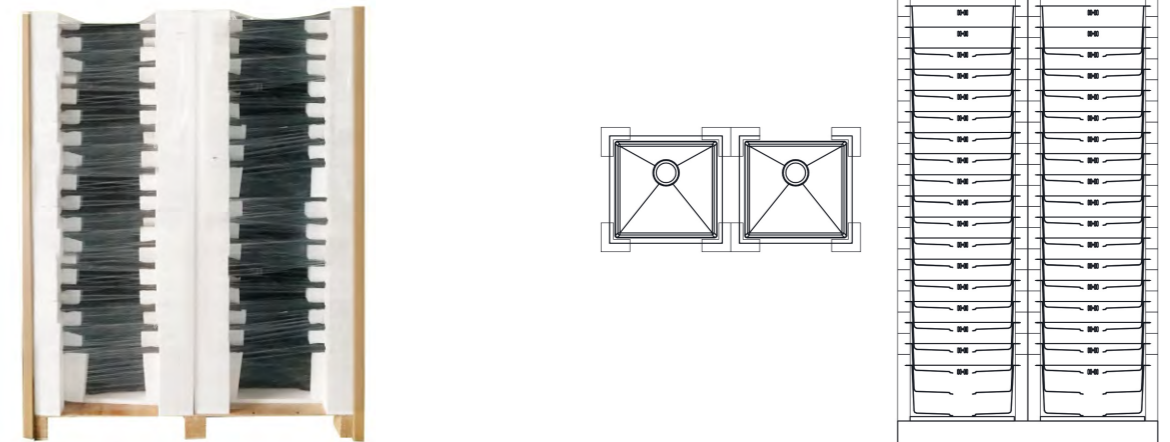

Item	901008 (product size: 508x483x228mm)
Pallet qty.	72pc
20'	648pcs
40'	1296pcs
40'HQ	1368pcs
Remarks	Not applicable for sinks with tray and apron sinks