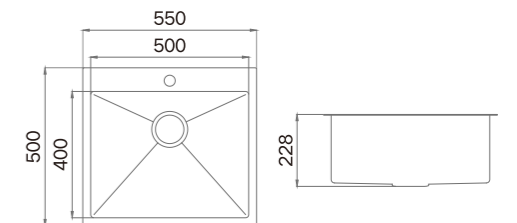

ART.NO. **951401**

Black Gold Rosy

Information

Product Dimension (LxWxD)	550x500x228mm
Material	SUS304
Thickness	2.5+0.9mm
Corner	Radius 10
Cutout Size (Topmount)	530x480mm (R0)
Cutout Size (Undermount)	503x403mm (R12)

Description

Brushed surface;
Single bowl;
With sound pad and undercoating;
Optional accessories:
Drainer, colander, chopping board, grid,
Rollmat, soap dispenser, wire basket, etc.