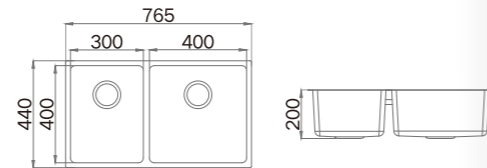

ART.NO. **920222**

● ●
Black Grey

Information

Product Dimension (LxWxD)	765x440x200mm
Material	SUS304
Thickness	0.9mm
Corner	Radius 20
Cutout Size (Topmount)	745x420mm (R0)
Cutout Size (Undermount)	728x403mm (R20)

Description

Brushed surface;
Double bowl;
With sound pad and undercoating;
Optional accessories:
Drainer, Colander, Chopping board, Grid,
Rollmat, Wire basket.