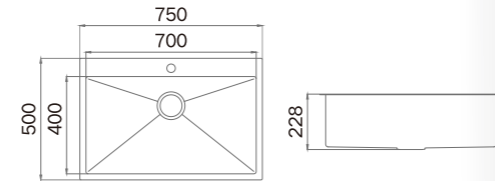

ART.NO. **952425**

● Black ● Gold ● Rosy

Information

Product Dimension (LxWxD)	750x500x228mm
Material	SUS304
Thickness	2.5+0.9mm
Corner	Radius 10
Cutout Size (Topmount)	730x480mm(R0)
Cutout Size (Undermount)	703x403mm (R12)

Description

Brushed surface;
Single bowl;
With sound pad and undercoating;
Optional accessories:
Drainer, colander, chopping board, grid,
Rollmat, soap dispenser, wire basket, etc.