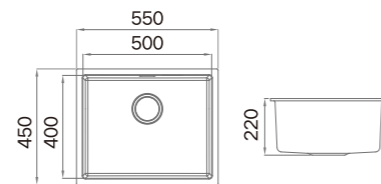

ART.NO. **930033**

Information

Product Dimension (LxWxD)	450x450x220mm
Material	Quartz
Cutout Size (Topmount)	430x430mm (R10)
Cutout Size (Undermount)	405x405mm (R10)

Description

New Composite Sink
Single Bowl
Food grade material
Round inner corner-Easy to clean
High temperature resistance
Wear resistance

ART.NO. **930035**

Information

Product Dimension (LxWxD)	750x450x220mm
Material	Quartz
Cutout Size (Topmount)	730x430mm (R10)
Cutout Size (Undermount)	705x405mm (R10)

Description

New Composite Sink
Single Bowl
Food grade material
Round inner corner-Easy to clean
High temperature resistance
Wear resistance

ART.NO. **930034**

Information

Product Dimension (LxWxD)	530x450x220mm
Material	Quartz
Cutout Size (Topmount)	530x430mm (R10)
Cutout Size (Undermount)	505x405mm (R10)

Description

New Composite Sink
Single Bowl
Food grade material
Round inner corner-Easy to clean
High temperature resistance
Wear resistance

ART.NO. **930032**

Information

Product Dimension (LxWxD)	787x457x190mm
Material	Quartz
Cutout Size (Topmount)	767x437mm (R15)
Cutout Size (Undermount)	740x410mm (R15)

Description

New Composite Sink
Double Bowl
Food grade material
Round inner corner-Easy to clean
High temperature resistance
Wear resistance