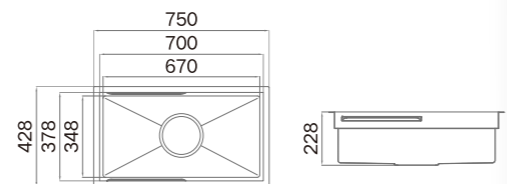

ART.NO. **952388**