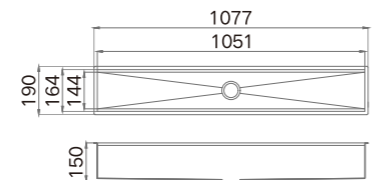

Description

Brushed surface;
Workstation channel sink;
Accessories can be taken out separately,
free to adjust the allocation;

ART.NO. **962053**