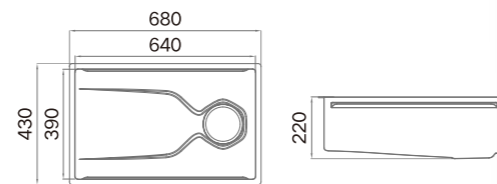

Standard Accessories

ART.NO. **952503T**