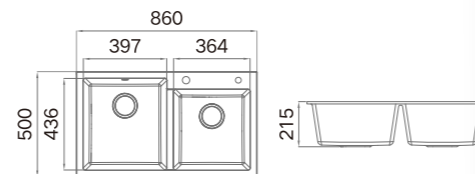

ART.NO. **935008**

● Inkstone Black ● Pure White ● Grey Blue

Information

Product Dimension (LxWxD) 860x500x215mm
Material Artificial Stone
Cutout Size (Topmount) 840x480mm (R15)
Cutout Size (Undermount) 805x465mm (R15)

Description

New Composite Sink
Double Bowl
Food grade material
Round inner corner-Easy to clean
High temperature resistance
Wear resistance