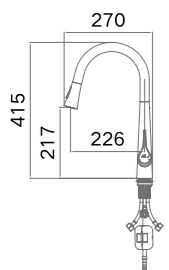

Pullout Type

Model No.	Color	Size (mm)	Material
980231	Black	415x226	SUS304
980210	Brushed Nickel PVD	415x226	SUS304
980230	Grey	415x226	SUS304