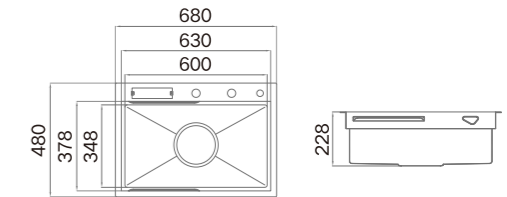

ART.NO. **952385**