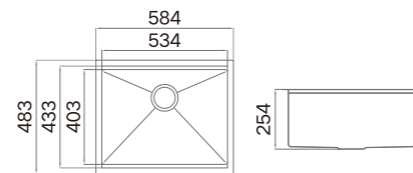

ART.NO. **962056**