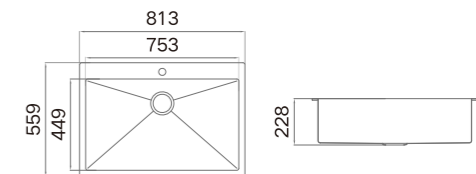

ART.NO. **952167**

● Black ● Gold ● Rosy

Information

Product Dimension (LxWxD)	813x559x228mm (32"x22"x9")
Material	SUS304
Thickness	1.2mm
Corner	Radius 10
Cutout Size (Topmount)	789x535mm

Description

Brushed Surface;
Single Bowl;
With Sound Pad and Undercoating;
Optional Accessories:
Drainer, Colander, Chopping Board, Grid,
Rollmat, Soap Dispenser, Wire Basket, etc.