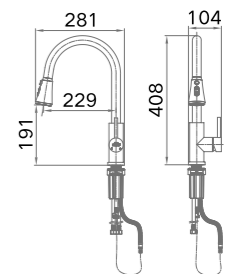

OTHER FAUCETS

ITEM NO. 980199

Product Size:408x230mm;
SUS304 Stainless Steel;
Black E-painting;
Cold/Hot Water;
Pull-out Hose;

ITEM NO. 980202

Product Size:408x229mm;
SUS304 Stainless Steel;
Black E-painting;
Cold/Hot Water;
Pull-out Hose;

ITEM NO. 980200

Product Size:408x230mm;
SUS304 Stainless Steel;
Black E-painting;
Cold/Hot Water;
Pull-out Hose;

● Rosy ● Gold

ITEM NO. 980203

Product Size: 408x229mm;
Brushed SUS304 Stainless Steel;
cold / hot water;
With water filter

● Rosy ● Gold

ITEM NO. 980201

Product Size:408x230mm;
SUS304 Stainless Steel;
Black E-painting;
Cold/Hot Water;
Pull-out Hose;

ITEM NO. 980204

Product Size:408x229mm;
SUS304 Stainless Steel;
Black E-painting;
Cold/Hot Water;
Pull-out Hose;