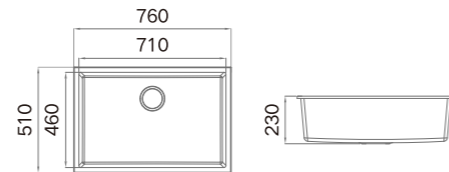

ART.NO. **935020**

Information

Product Dimension (LxWxD)	760x510x230mm
Material	Artificial Stone
Cutout Size (Topmount)	740x490mm (R15)
Cutout Size (Undermount)	715x465mm (R10)

Description

New Composite Sink
Single Bowl
Food grade material
Round inner corner-Easy to clean
High temperature resistance
Wear resistance