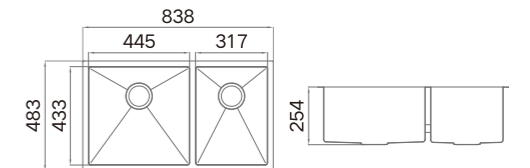

ART.NO. **953014**

● ● ●
Black Gold Rosy

Information

Product Dimension (LxWxD)	838x483x254mm (33"x19"x10")
Material	SUS304
Thickness	1.2mm
Corner	Radius 10
Cutout Size (Topmount)	818x463mm
Cutout Size (Undermount)	791x436mm (R0)

Description

Brushed Surface;
Double Bowl;
With Sound Pad and Undercoating;
Optional Accessories:
Drainer, Colander, Chopping Board, Grid,
Rollmat, Soap Dispenser, Wire Basket, etc.