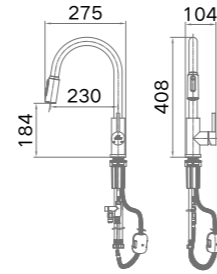

ITEM NO. 980202

Product Size:408x229mm;
SUS304 Stainless Steel;
Black E-painting;
Cold/Hot Water;
Pull-out Hose;