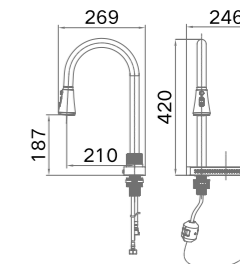

Model No.	980198
Color	Grey
Size (mm)	420x210
Material	SUS304