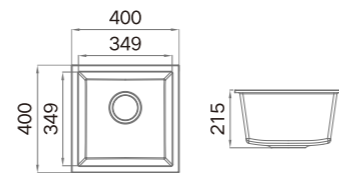

ART.NO. **935001**

● Inkstone Black ● Pure White ● Grey Blue

Information

Product Dimension (LxWxD) 400x400x215mm
Material Artificial Stone
Cutout Size (Topmount) 380x380mm (R15)
Cutout Size (Undermount) 360x360mm (R10)

Description

New Composite Sink
Single Bowl
Food grade material
Round inner corner-Easy to clean
High temperature resistance
Wear resistance