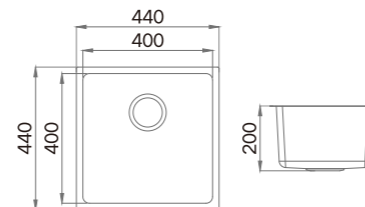

Description

Brushed surface;
Single bowl;
With sound pad and undercoating;
Optional accessories:
Drainer, Colander, Chopping board, Grid,
Rollmat, Wire basket.

ART.NO. 920219