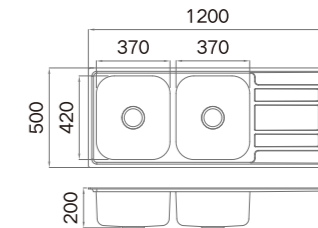

ART.NO. **920225**

Information

Product Dimension (LxWxD)	1200x500x200mm
Material	SUS304
Thickness	0.65mm
Cutout Size (Topmount)	1180x480mm (R25)

Description

Brushed surface;
Double bowl with tray;
With sound pad and undercoating;
Optional accessories:
Drainer, Chopping board, Wire basket.