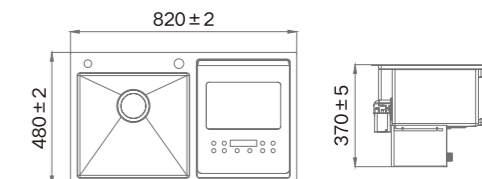

### Information

Product Dimension (LxWxD)	820x480x370mm
Material	SUS304
Thickness	3+1.2mm
Corner	Radius 10
Bowl Size	380x405+310x310mm
Cutout Size (Topmount)	800x460mm (R10)