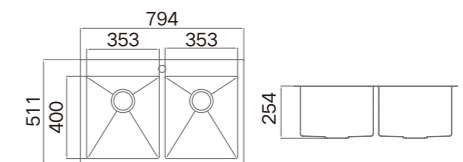

Description

Brushed Surface;
Double Bowl;
With Sound Pad and Undercoating;
Optional Accessories:
Drainer, Colander, Chopping Board, Grid,
Rollmat, Soap Dispenser, Wire Basket, etc.

ART.NO. **953350**