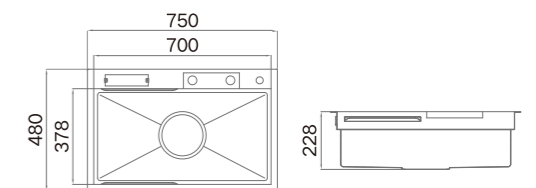

BL1.0 Pro SERIES

ART.NO. 952404F