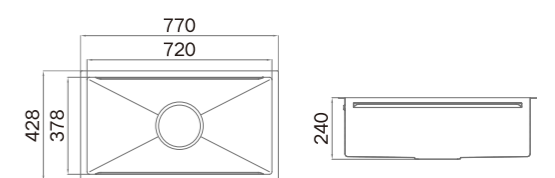

ART.NO. **952397**