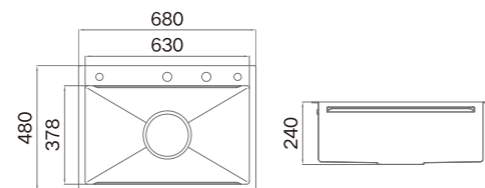

ART.NO. **952392**