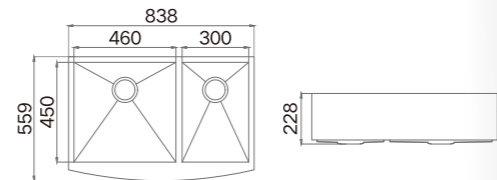

ART.NO. **957015**

● Black ● Gold ● Rosy

Information

Product Dimension (LxWxD)	838x559x228mm
Material	SUS304
Thickness	1.35+1.2mm
Corner	Radius 0
Cutout Size (Topmount)	840x510mm (R0)

Description

Brushed surface;
Double bowl with apron;
With sound pad and undercoating;
Optional accessories:
Drainer, colander, chopping board, grid,
Rollmat, soap dispenser, wire basket, etc.