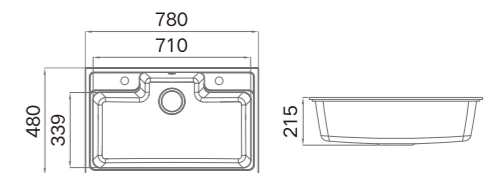

ART.NO. **935009**

● Inkstone Black ● Pure White ● Grey Blue

Information

Product Dimension (LxWxD) 780x480x215mm
Material Artificial Stone
Cutout Size (Topmount) 760x460mm (R15)
Cutout Size (Undermount) 750x450mm (R25)

Description

New Composite Sink
Single Bowl
Food grade material
Round inner corner-Easy to clean
High temperature resistance
Wear resistance