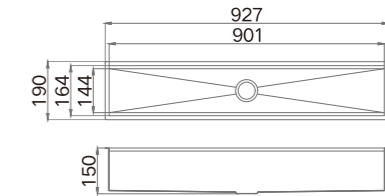

ART.NO. **962070**

Information

Product Dimension (LxWxD)	927x190x150mm
Body Material	SUS304
Accessories Material	Artificial stone
Cutout Size (Topmount)	911x174mm
Cutout Size (Undermount)	904x167mm

Description

New WorkStation Channel Sink
Food grade material
Accessories can be taken out separately
High temperature resistance
Free to adjust the allocation