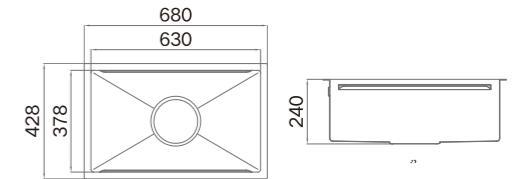

ART.NO. **952396**