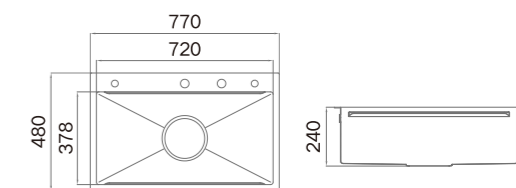

ART.NO. **952400**