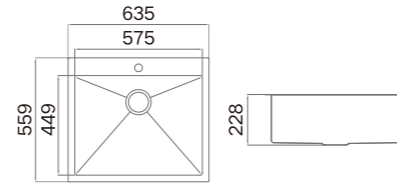

ART.NO. **952217**

● Black ● Gold ● Rosy

Information

Product Dimension (LxWxD)	635x559x228mm
Material	SUS304
Thickness	1.2mm
Corner	Radius 10
Cutout Size (Topmount)	615x539mm

Description

Brushed Surface;
Single Bowl;
With Sound Pad and Undercoating;
Optional Accessories:
Drainer, Colander, Chopping Board, Grid,
Rollmat, Soap Dispenser, Wire Basket, etc.