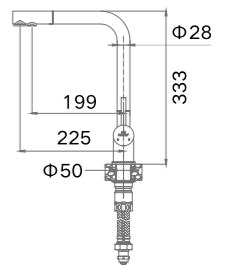

OTHER FAUCETS

Model No.	Color	Size (mm)	Material
980143	SS Raw color	224x333	304 Stainless Steel
980144	Rosy	224x333	304 Stainless Steel
980190	Gold	224x333	304 Stainless Steel
980145	Black	224x333	304 Stainless Steel