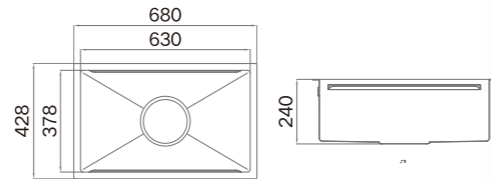

ART.NO. **952394**