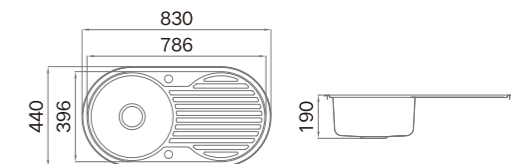

ART.NO. **920197**

Information

Product Dimension (LxWxD)	830x440x190mm
Material	SUS304
Thickness	0.8mm
Cutout Size (Topmount)	810x420mm (R210)

Description

Brushed surface;
Single bowl with tray;
With sound pad and undercoating;
Optional accessories:
Drainer;