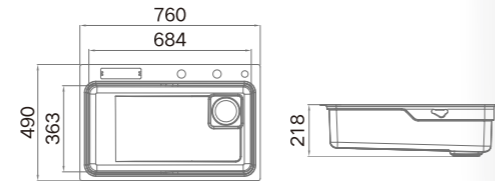

BL2.0 Pro SERIES

ART.NO. 920300F