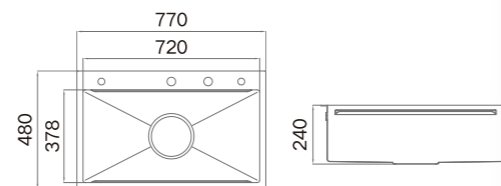

ART.NO. **952330**