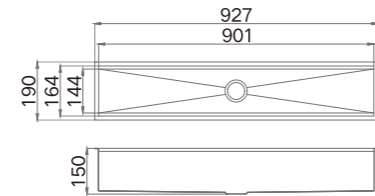

ART.NO. **962047**