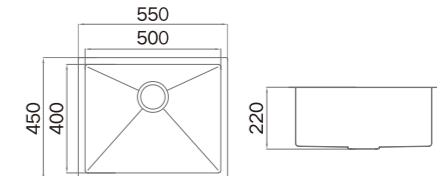

ART.NO. **951312**

Information

Product Dimension (LxWxD)	550x450x220mm
Material	SUS304
Thickness	1.2mm
Corner	Radius 10
Cutout Size (Topmount)	530x430mm
Cutout Size (Undermount)	503x403mm (R12)

Description

Brushed Surface;
Single Bowl;
With Sound Pad and Undercoating;
Optional Accessories:
Drainer, Colander, Chopping Board, Grid,
Rollmat, Soap Dispenser, Wire Basket, etc.