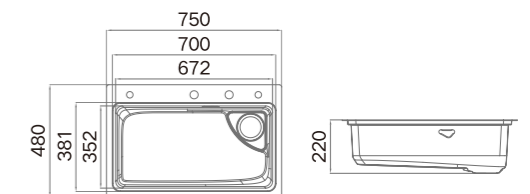

ART.NO. **920287F1**