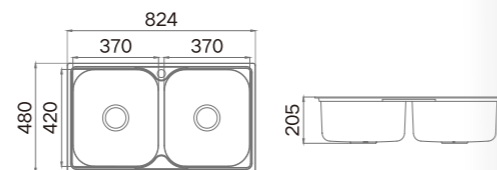

ART.NO. **920293**

Information

Product Dimension (LxWxD)	824x480x205mm
Material	SUS304
Thickness	0.7mm
Cutout Size (Topmount)	804x460mm (R15)
Cutout Size (Undermount)	801x457mm (R25)

Description

Brushed surface;
Double bowl;
With sound pad and undercoating;
Optional accessories:
Drainer, colander, chopping board,
Soap dispenser, Wire basket.