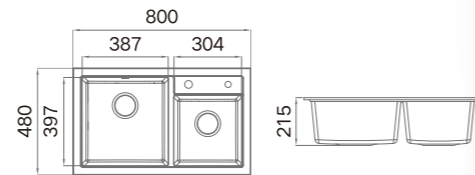

ART.NO. **935006**

● Inkstone Black ● Pure White ● Grey Blue

Information

Product Dimension (LxWxD) 800x480x215mm
Material Artificial Stone
Cutout Size (Topmount) 780x460mm (R15)
Cutout Size (Undermount) 740x420mm (R10)

Description

New Composite Sink
Double Bowl
Food grade material
Round inner corner-Easy to clean
High temperature resistance
Wear resistance