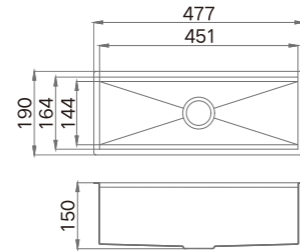

**Description**

Brushed surface;  
Draining accessories;  
Accessories can be taken out separately,  
free to adjust the allocation;

ART.NO. **962068**

**Information**

Product Dimension (LxWxD)	477x190x150mm
Body Material	SUS304
Accessories Material	Artificial stone
Cutout Size (Topmount)	461x174mm
Cutout Size (Undermount)	454x167mm