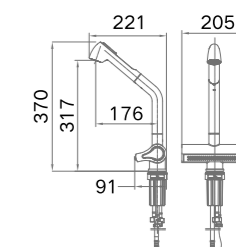

Model No.	980222
Color	Stainless steel satin
Size (mm)	370x176
Material	SUS304