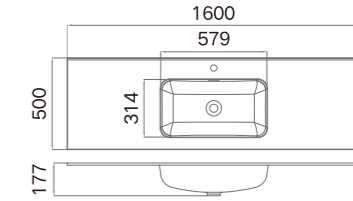

Description

New Bathroom Sink
Single Bowl
Food grade material
Round inner corner-Easy to clean
High temperature resistance
Wear resistance

ART.NO. **936014**