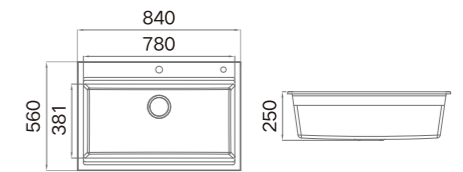

ART.NO. **935023**

Information

Product Dimension (LxWxD)	840x560x250mm
Material	Artificial Stone
Cutout Size (Topmount)	820x540mm (R15)
Cutout Size (Undermount)	785x525mm (R15)

Description

New Composite Sink
Single Bowl
Food grade material
Round inner corner-Easy to clean
High temperature resistance
Wear resistance