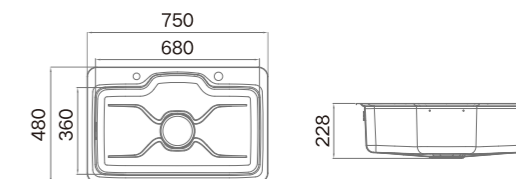

ART.NO. 920303F