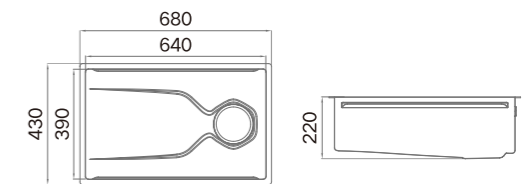

Standard Accessories

ART.NO. **952505T**