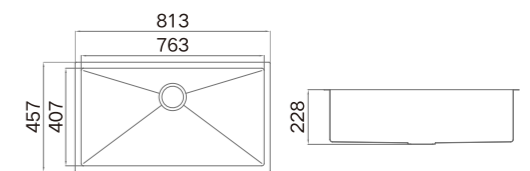

ART.NO. **952003**

● ● ●
Black Gold Rosy

Information

Product Dimension (LxWxD)	813x457x228mm (32"x18"x9")
Material	SUS304
Thickness	1.2mm
Corner	Radius 10
Cutout Size (Topmount)	793x437mm
Cutout Size (Undermount)	733x410mm (R12)

Description

Brushed Surface;
Single Bowl;
With Sound Pad and Undercoating;
Optional Accessories:
Drainer, Colander, Chopping Board, Grid,
Rollmat, Soap Dispenser, Wire Basket, etc.