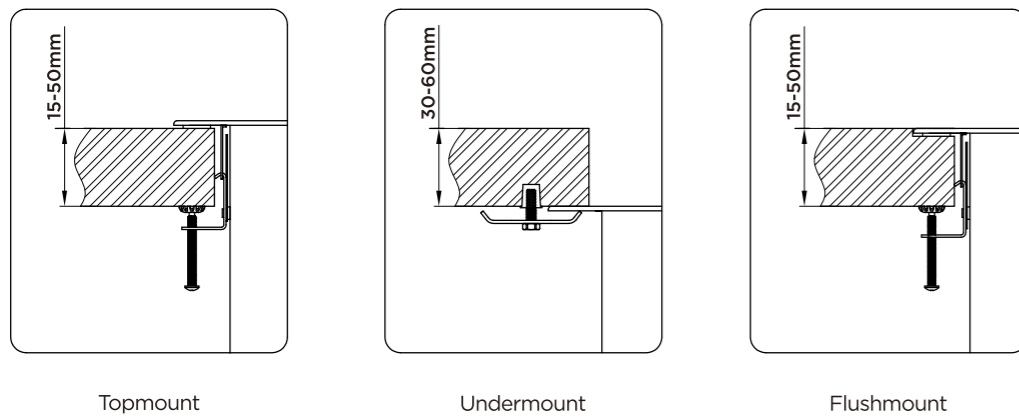

INSTALLATION METHOD