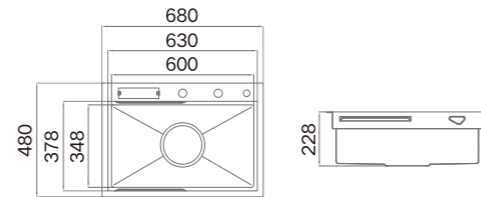

ART.NO. **952387**