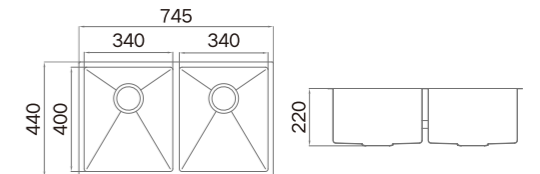

Description

Brushed Surface;
Double Bowl With Tray;
With Sound Pad and Undercoating;
Optional Accessories:
Drainer, Colander, Chopping Board, Grid,
Rollmat, Soap Dispenser, Wire Basket, etc.

ART.NO. **953338**