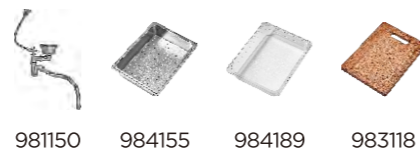

Standard Accessories