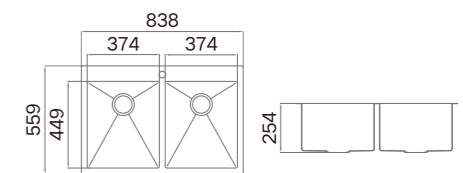

Description

Brushed Surface;
Single Bowl;
With Sound Pad and Undercoating;
Optional Accessories:
Drainer, Colander, Chopping Board, Grid,
Rollmat, Soap Dispenser, Wire Basket, etc.

ART.NO. **953349**