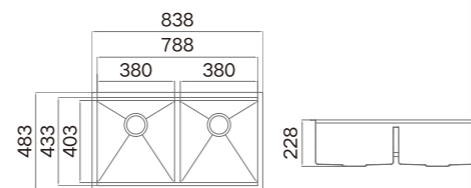

Description

Brushed Surface;
Double Bowl;
With Sound Pad and Undercoating;
Optional Accessories:
Drainer, Colander, Chopping Board, Grid,
Rollmat, Soap Dispenser, Wire Basket, etc.

ART.NO. **963036**