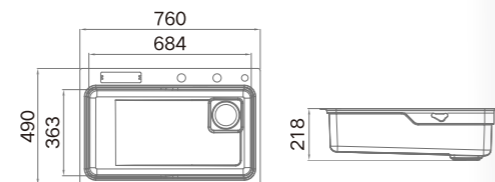

ART.NO. 920282F