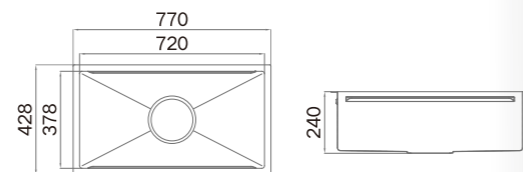

ART.NO. **952399**