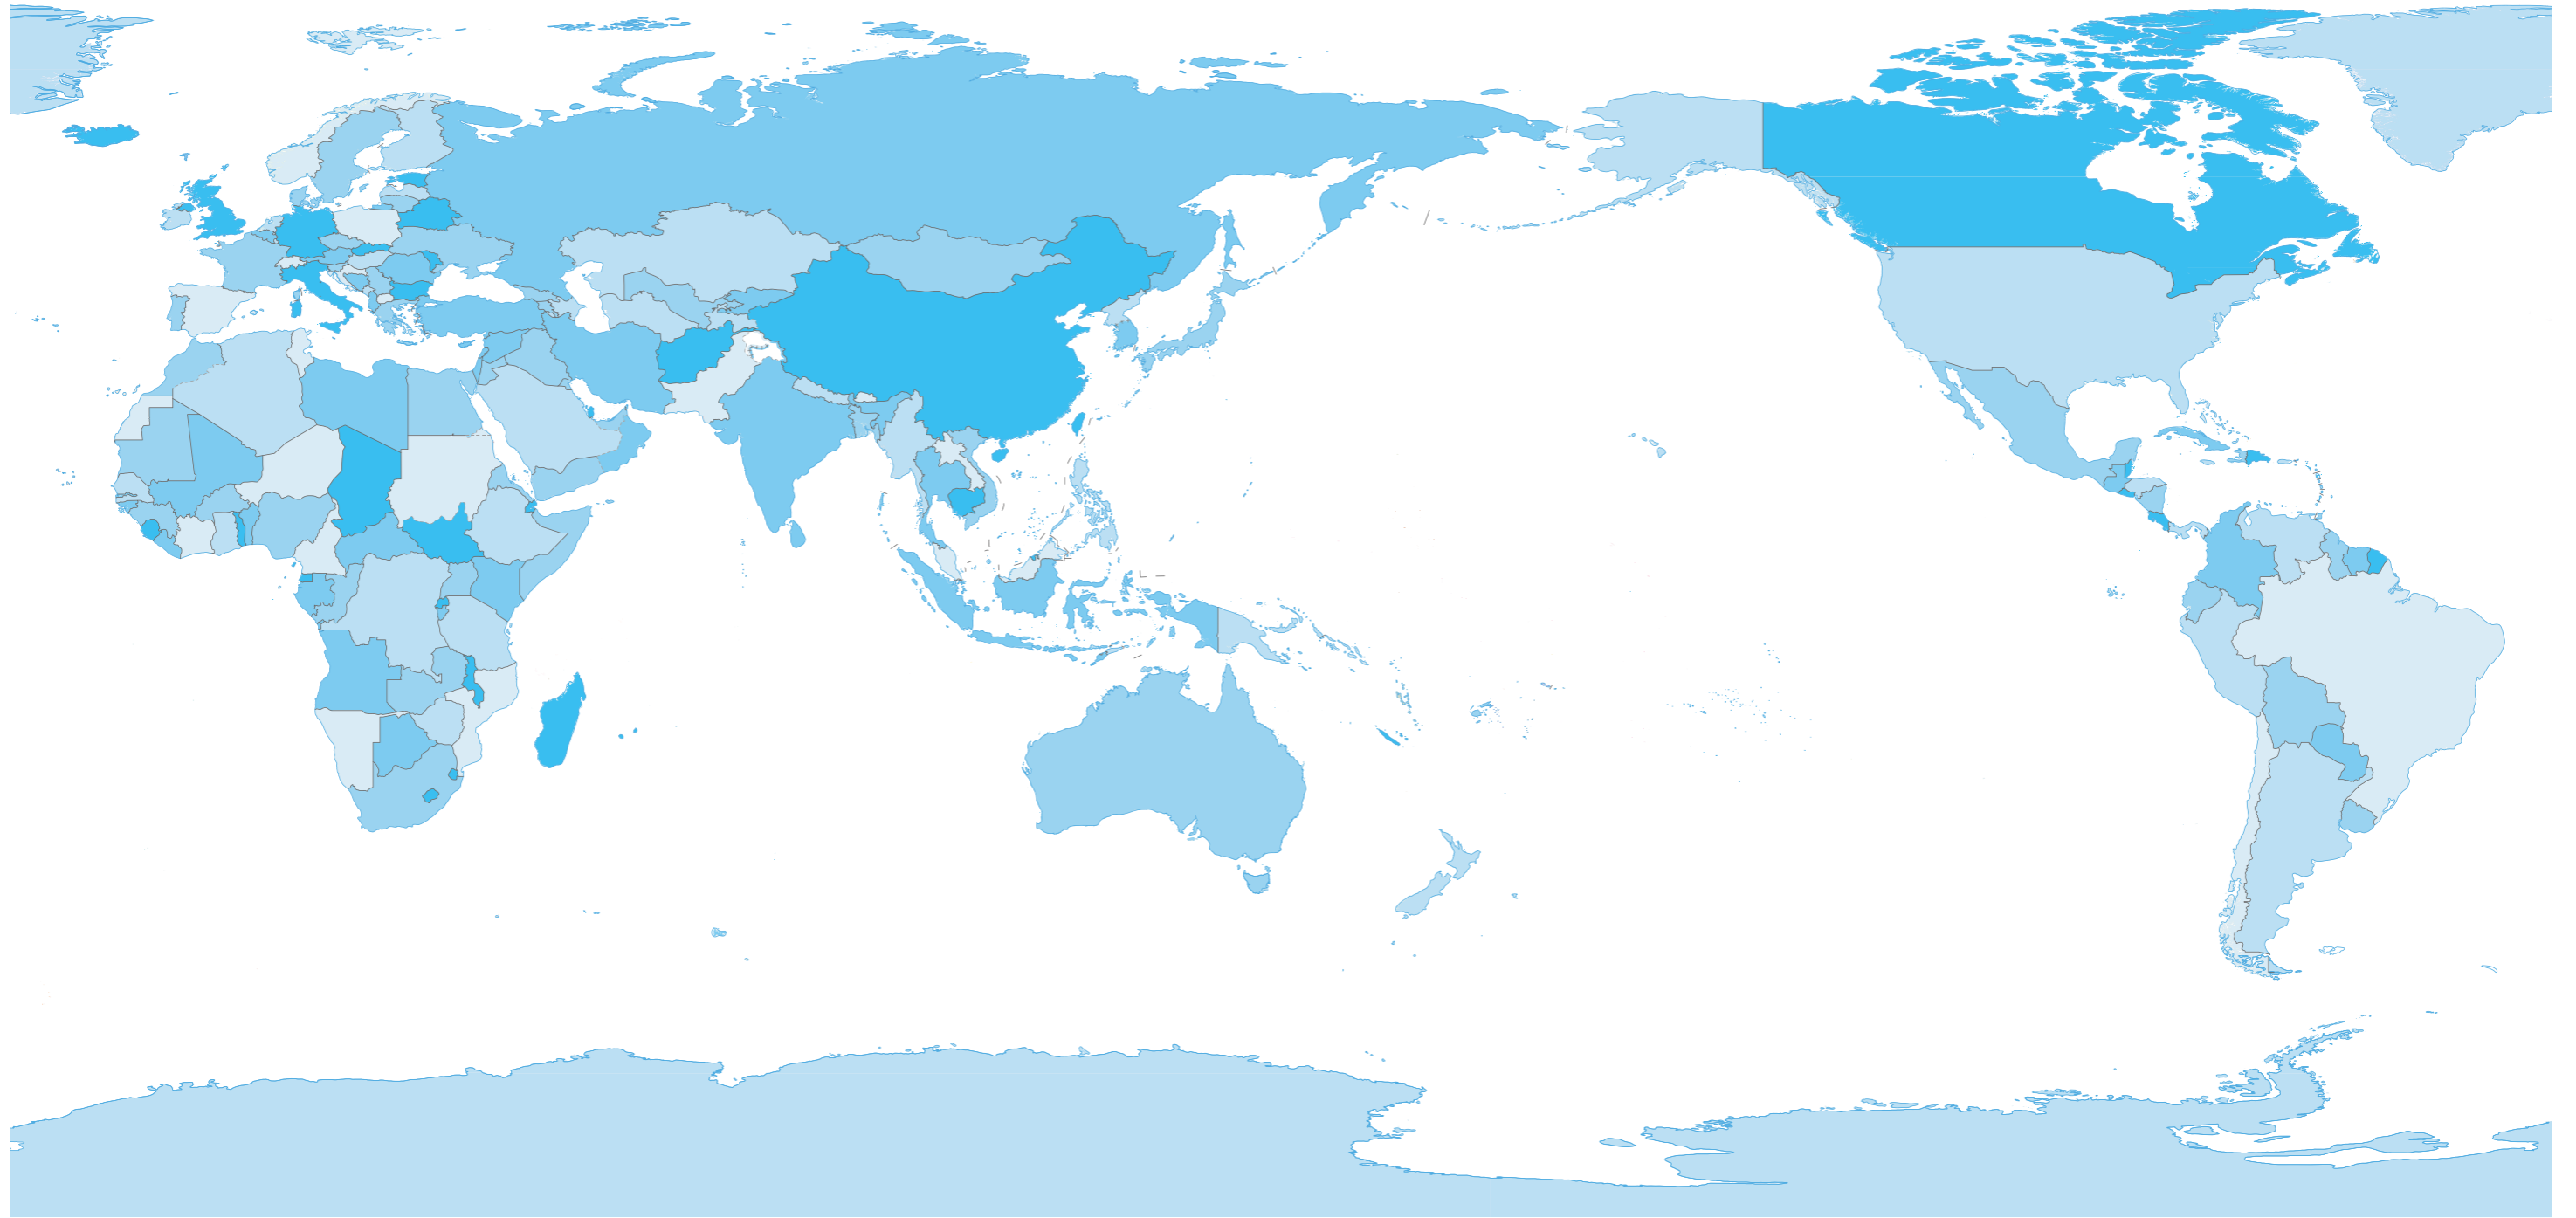

SALES NETWORK

Produced by the Department of Natural Resources Drawing approval number : GS(2016)1664