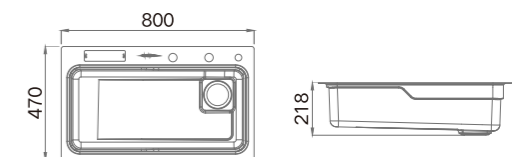

ART.NO. 920244