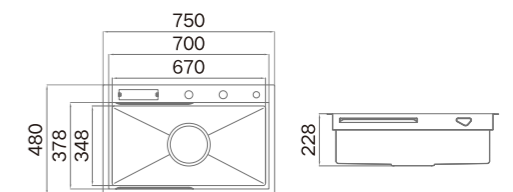

ART.NO. **952357**