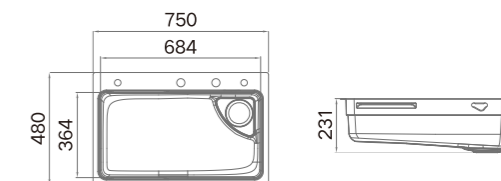

ART.NO. 920298F