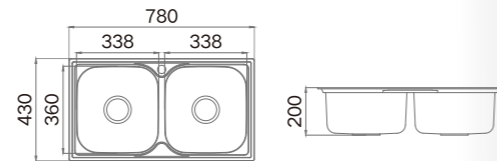

ART.NO. **920292**

Information

Product Dimension (LxWxD)	780x430x200mm
Material	SUS304
Thickness	0.7mm
Cutout Size (Topmount)	760x410mm (R5)
Cutout Size (Undermount)	760x410mm (R10)

Description

Brushed surface;
Double bowl;
With sound pad and undercoating;
Optional accessories:
Drainer, colander, chopping board,
Soap dispenser, Wire basket.