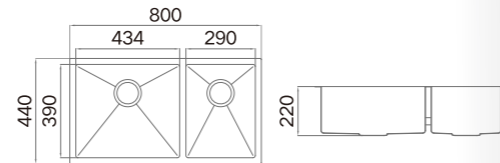

ART.NO. **953495**

Information

Product Dimension (LxWxD)	800x440x220mm
Material	SUS304
Thickness	1.2mm
Corner	Radius 10
Cutout Size (Topmount)	780x420mm
Cutout Size (Undermount)	753x393mm (R12)

Description

Brushed Surface;
Double Bowl;
With Sound Pad and Undercoating;
Optional Accessories:
Drainer, Colander, Chopping Board, Grid,
Rollmat, Soap Dispenser, Wire Basket, etc.