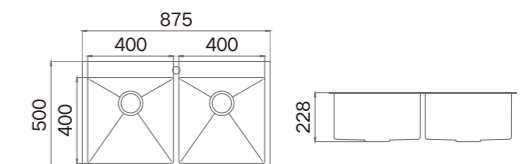

ART.NO. **953490**

● Black ● Gold ● Rosy

Information

Product Dimension (LxWxD)	875x500x228mm
Material	SUS304
Thickness	2.5+0.9mm
Corner	Radius 10
Cutout Size (Topmount)	855x480mm (R0)
Cutout Size (Undermount)	828x403mm (R12)

Description

Brushed surface;
Double bowl;
With sound pad and undercoating;
Optional accessories:
Drainer, colander, chopping board, grid,
Rollmat, soap dispenser, wire basket, etc.