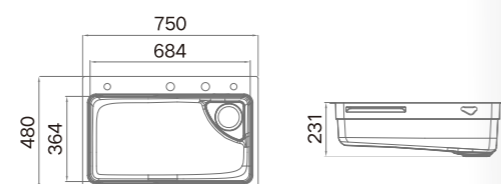

ART.NO. 920297F