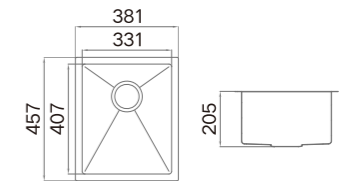

North America Series

ART.NO. 951411

● Black ● Gold ● Rosy

Information

Product Dimension (LxWxD)	381x457x205mm (15"x18"x8")
Material	SUS304
Thickness	1.2mm
Corner	Radius 10
Cutout Size (Topmount)	361x437mm
Cutout Size (Undermount)	334x410mm

Description

Brushed Surface;
Single Bowl;
With Sound Pad and Undercoating;
Optional Accessories:
Drainer, Colander, Chopping Board, Grid,
Rollmat, Soap Dispenser, Wire Basket, etc.

ART.NO. 951431

● Black ● Gold ● Rosy

Information

Product Dimension (LxWxD)	457x457x228mm (18"x18"x9")
Material	SUS304
Thickness	1.2mm
Corner	Radius 10
Cutout Size (Topmount)	437x437mm
Cutout Size (Undermount)	410x410mm (R12)

Description

Brushed Surface;
Single Bowl;
With Sound Pad and Undercoating;
Optional Accessories:
Drainer, Colander, Chopping Board, Grid,
Rollmat, Soap Dispenser, Wire Basket, etc.