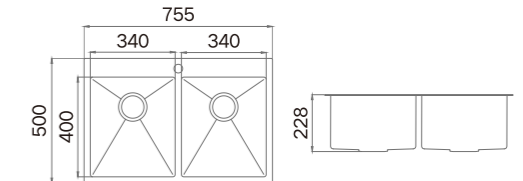

ART.NO. **953489**

● Black ● Gold ● Rosy

Information

Product Dimension (LxWxD)	755x500x228mm
Material	SUS304
Thickness	2.5+0.9mm
Corner	Radius 10
Cutout Size (Topmount)	735x480mm (R0)
Cutout Size (Undermount)	708x403mm (R12)

Description

Brushed surface;
Double bowl;
With sound pad and undercoating;
Optional accessories:
Drainer, colander, chopping board, grid,
Rollmat, soap dispenser, wire basket, etc.