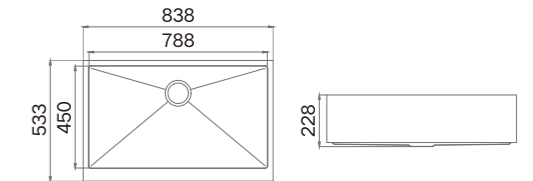

ART.NO. **957025**

Information

Product Dimension (LxWxD)	838x533x228mm
Material	SUS304
Thickness	1.35+1.2mm
Corner	Radius 10
Cutout Size (Topmount)	840x513mm(R0)

Description

Brushed surface;
Single bowl with apron;
With sound pad and undercoating;
Optional accessories:
Drainer, colander, chopping board, grid,
Rollmat, soap dispenser, wire basket, etc.