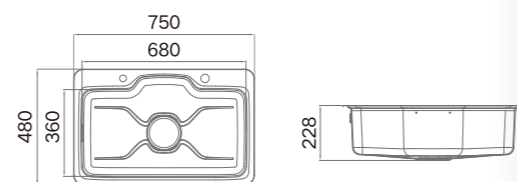

ART.NO. 920302F