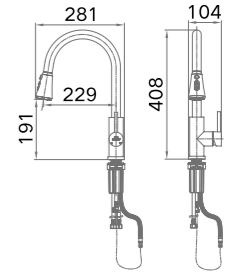

ITEM NO. 980200

Product Size:408x230mm;
SUS304 Stainless Steel;
Black E-painting;
Cold/Hot Water;
Pull-out Hose;

● Rosy ● Gold