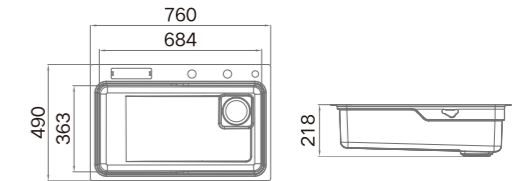

ART.NO. 920283F