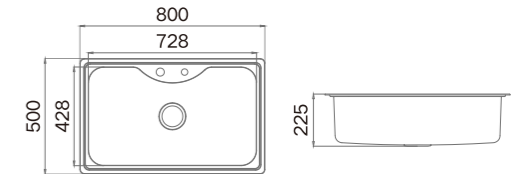

Description

Brushed surface;
Single bowl;
With sound pad and undercoating;
Optional accessories:
Drainer, Chopping board, Soap dispenser,
Wire basket.

ART.NO. 920291