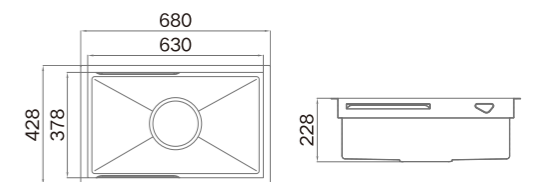

ART.NO. **952408**