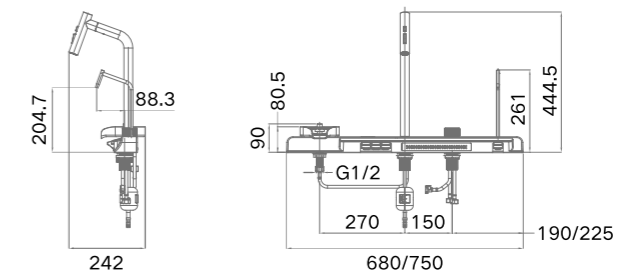

Model No.	980226	980211
Color	Black E-painting	Black E-painting
Size (mm)	680x241x443	750x241x443
Material	SUS304	SUS304