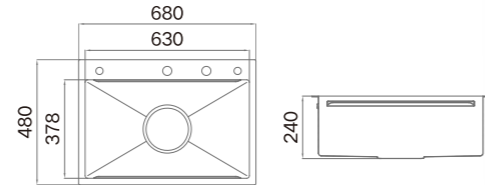

ART.NO. **952391**