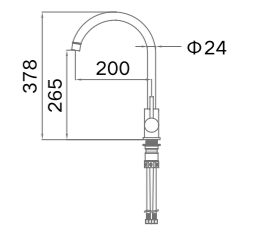

Model No.	980114
Color	Stainless steel satin
Size (mm)	378x200
Material	SUS304