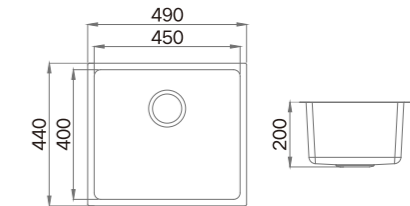

Description

Brushed surface;
Single bowl;
With sound pad and undercoating;
Optional accessories:
Drainer, Colander, Chopping board, Grid,
Rollmat, Wire basket.

ART.NO. 920220