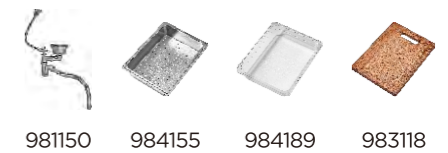

Standard Accessories