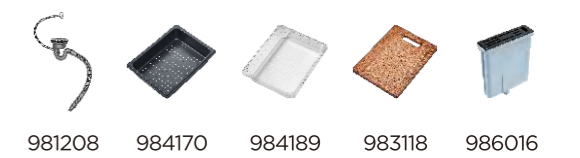

Standard Accessories