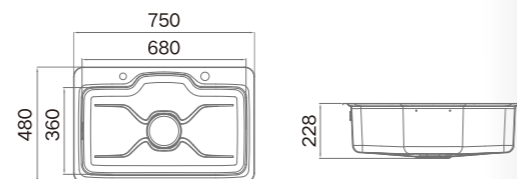

### Information

Product Dimension (LxWxD)	750x480x228mm
Material	SUS304
Thickness	1.0mm
Color	Brushed SS Raw color
Cutout Size (Topmount)	734x464mm (R30)