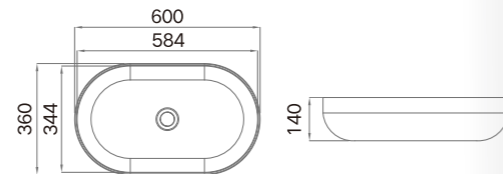

Description

New Bathroom Sink
Single Bowl
Food grade material
Round inner corner-Easy to clean
High temperature resistance
Wear resistance

ART.NO. **936002B/W**