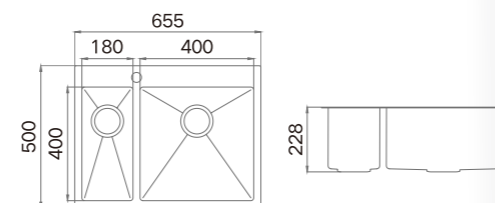

ART.NO. **953488**

● Black ● Gold ● Rosy

Information

Product Dimension (LxWxD)	655x500x228mm
Material	SUS304
Thickness	2.5+0.9mm
Corner	Radius 10
Cutout Size (Topmount)	635x480mm (R0)
Cutout Size (Undermount)	608x403mm (R12)

Description

Brushed surface;
Double bowl;
With sound pad and undercoating;
Optional accessories:
Drainer, colander, chopping board, grid,
Rollmat, soap dispenser, wire basket, etc.