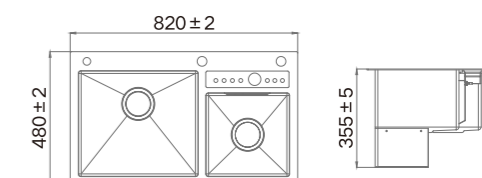

Description

Brushed surface;
Double bowl;
With sound pad and undercoating;
With 2" soft pipe drainage;

ART.NO. 973013