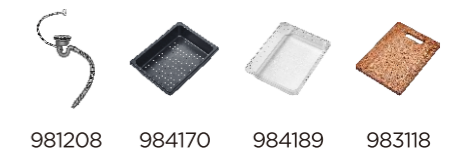

Standard Accessories