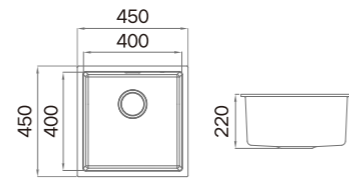

ART.NO. **930033**

Information

Product Dimension (LxWxD)	450x450x220mm
Material	Quartz
Cutout Size (Topmount)	430x430mm (R10)
Cutout Size (Undermount)	405x405mm (R10)

Description

New Composite Sink
Single Bowl
Food grade material
Round inner corner-Easy to clean
High temperature resistance
Wear resistance

ART.NO. **930035**