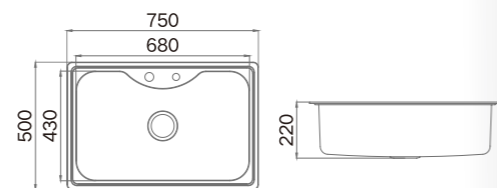

Standard Accessories

983135 982294

ART.NO. 920290