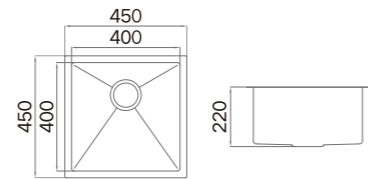

ART.NO. **951089**

Black Gold Rosy

Information

Product Dimension (LxWxD)	450x450x220mm
Material	SUS304
Thickness	1.2mm
Corner	Radius 10
Cutout Size (Topmount)	430x430mm
Cutout Size (Undermount)	403x403mm (R12)

Description

Brushed Surface;
Single Bowl;
With Sound Pad and Undercoating;
Optional Accessories:
Drainer, Colander, Chopping Board, Grid,
Rollmat, Soap Dispenser, Wire Basket, etc.