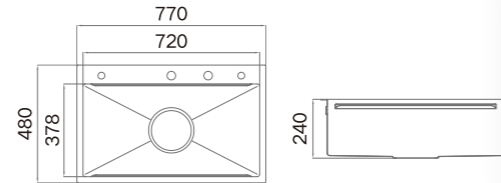

ART.NO. **952401**