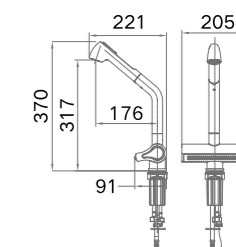

Model No.	980223
Color	Gun Grey
Size (mm)	370x176
Material	SUS304