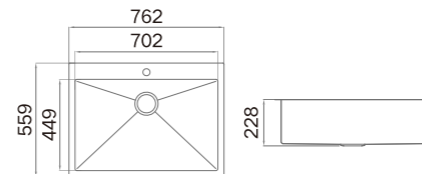

ART.NO. **952165**

● Black ● Gold ● Rosy

Information

Product Dimension (LxWxD)	762x559x228mm (30"x22"x9")
Material	SUS304
Thickness	1.2mm
Corner	Radius 10
Cutout Size (Topmount)	738x535mm

Description

Brushed Surface;
Single Bowl;
With Sound Pad and Undercoating;
Optional Accessories:
Drainer, Colander, Chopping Board, Grid,
Rollmat, Soap Dispenser, Wire Basket, etc.