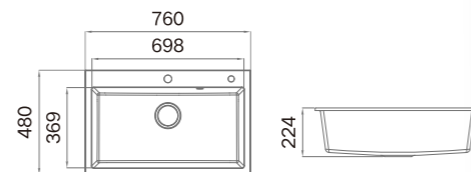

ART.NO. **935005**

● Inkstone Black ● Pure White ● Grey Blue

Information

Product Dimension (LxWxD) 760x480x215mm
Material Artificial Stone
Cutout Size (Topmount) 740x460mm (R15)
Cutout Size (Undermount) 710x450mm (R15)

Description

New Composite Sink
Single Bowl
Food grade material
Round inner corner-Easy to clean
High temperature resistance
Wear resistance