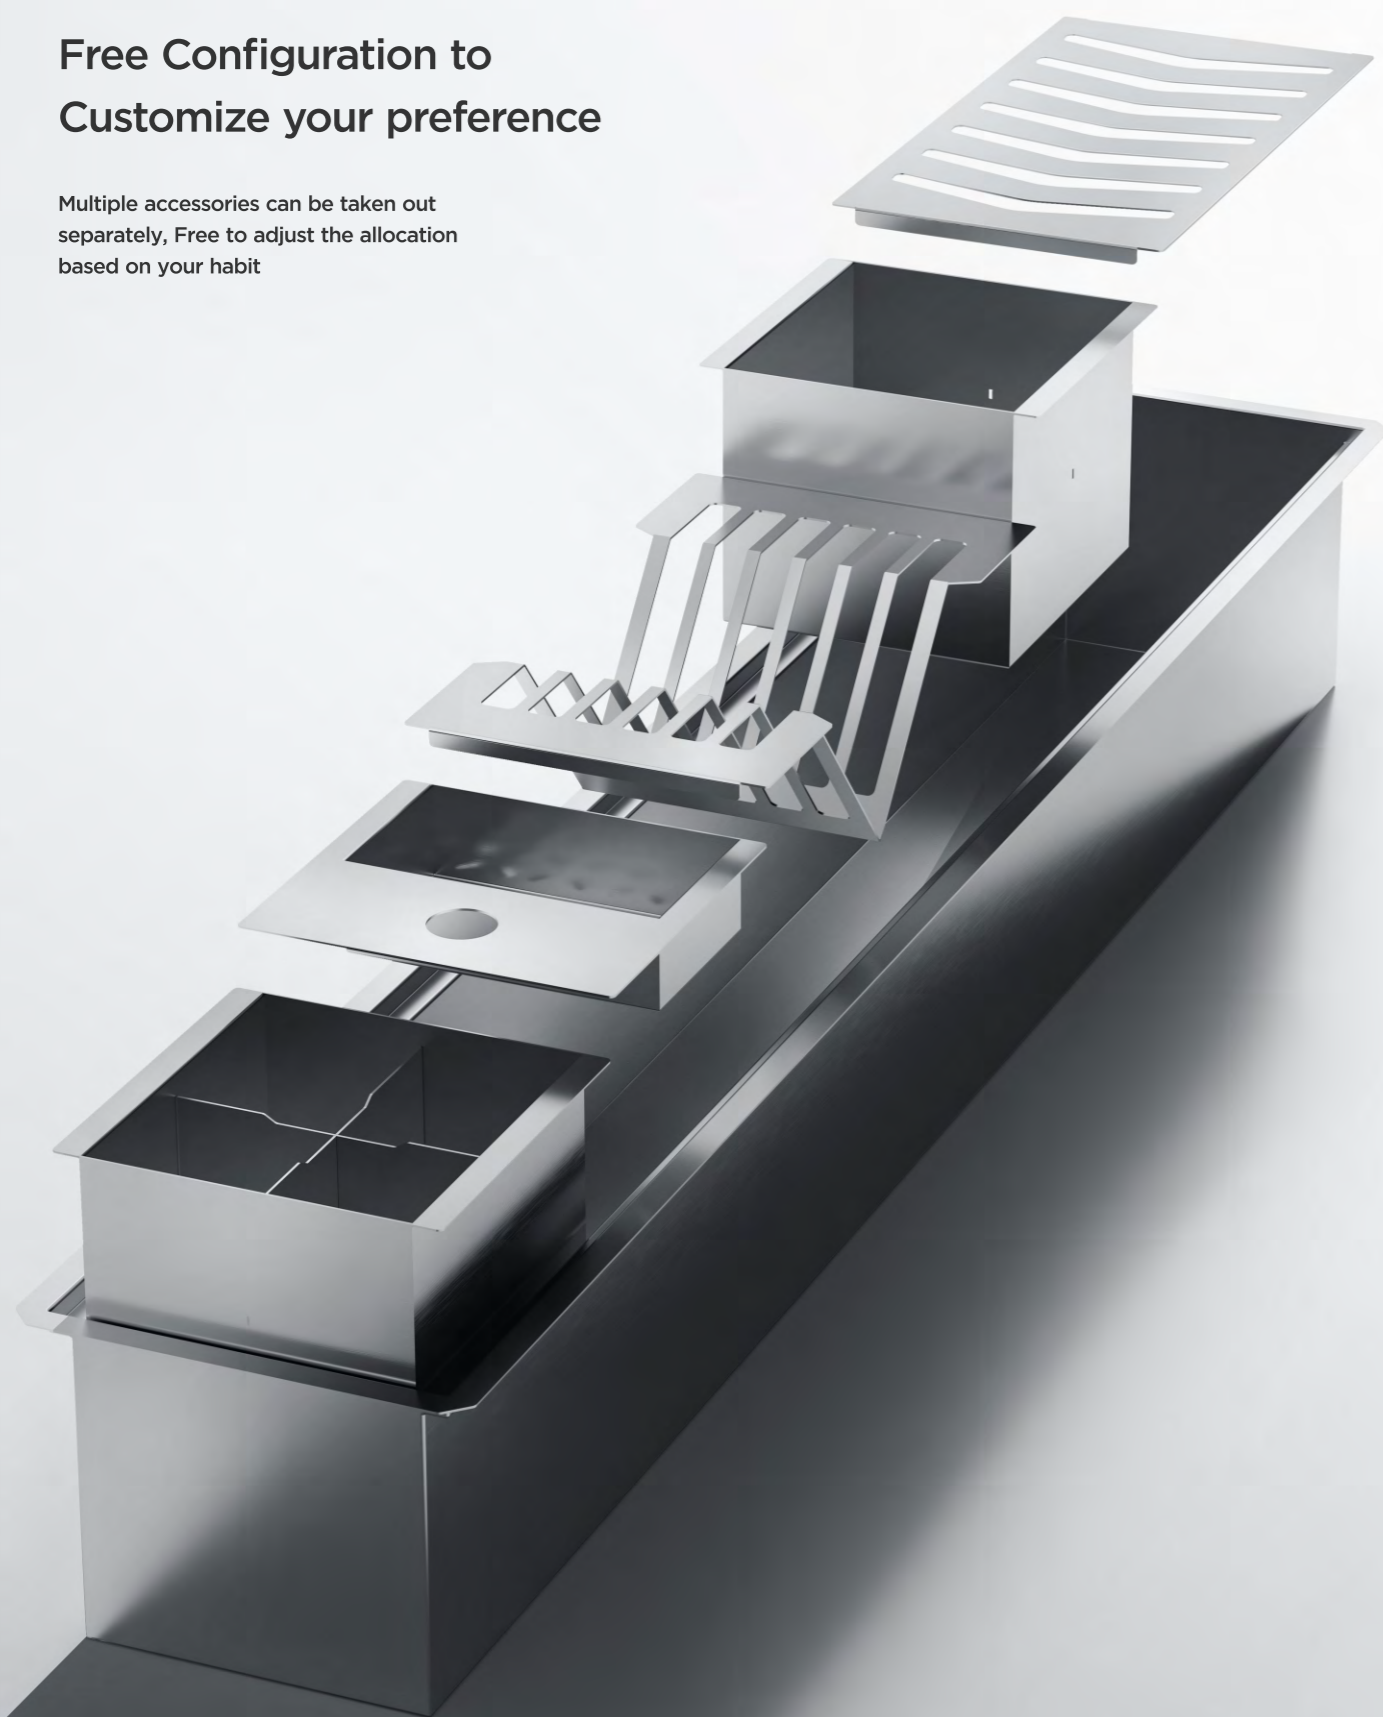

Free Configuration to Customize your preference

Multiple accessories can be taken out separately, Free to adjust the allocation based on your habit

Kitchen Channel Series

ART.NO. 962045

● Black ● Gold ● Rosy

Information

Product Dimension (LxWxD)	477x190x150mm
Material	SUS304
Thickness	1.0mm
Corner	Radius 0
Cutout Size (Topmount)	461x174mm
Cutout Size (Undermount)	454x167mm

Description

Brushed surface;
Workstation channel sink;
Accessories can be taken out separately,
free to adjust the allocation;

ART.NO. 962046

● Black ● Gold ● Rosy

Information

Product Dimension (LxWxD)	627x190x150mm
Material	SUS304
Thickness	1.0mm
Corner	Radius 0
Cutout Size (Topmount)	611x174mm
Cutout Size (Undermount)	604x167mm

Description

Brushed surface;
Workstation channel sink;
Accessories can be taken out separately,
free to adjust the allocation;