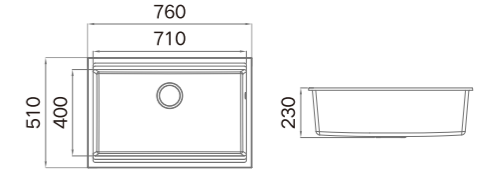

ART.NO. **935022**

Information

Product Dimension (LxWxD)	760x510x230mm
Material	Artificial Stone
Cutout Size (Topmount)	740x490mm (R15)
Cutout Size (Undermount)	715x465mm (R10)

Description

New Composite Sink
Single Bowl
Food grade material
Round inner corner-Easy to clean
High temperature resistance
Wear resistance