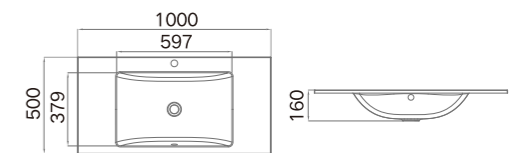

Description

New Composite Sink
Single Bowl
Food grade material
Round inner corner-Easy to clean
High temperature resistance
Wear resistance

ART.NO. **936004B/W**