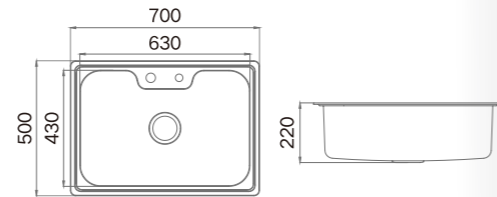

### Information

Product Dimension (LxWxD)	700x500x220mm
Material	SUS304
Thickness	0.75mm
Cutout Size (Topmount)	680x480mm (R15)
Cutout Size (Undermount)	675x475mm (R25)