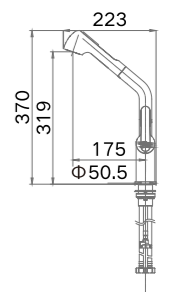

**BN4.0 SERIES**

NO. **980175**  
Rose Gold+Black

NO. **980176**  
SS Brushed

NO. **980177**  
PVD Grey

Model No.	Color	Size (mm)	Material
980175	Rose Gold+Black	370x175	SUS304
980176	SS Brushed	370x175	SUS304
980177	PVD Grey	370x175	SUS304