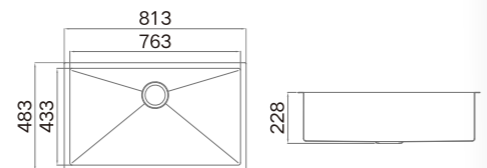

ART.NO. **952164**

● ● ●
Black Gold Rosy

Information

Product Dimension (LxWxD)	813x483x228mm (32"x19"x9")
Material	SUS304
Thickness	1.2mm
Corner	Radius 10
Cutout Size (Topmount)	793x463mm
Cutout Size (Undermount)	767x436mm (R12)

Description

Brushed Surface;
Single Bowl;
With Sound Pad and Undercoating;
Optional Accessories:
Drainer, Colander, Chopping Board, Grid,
Rollmat, Soap Dispenser, Wire Basket, etc.