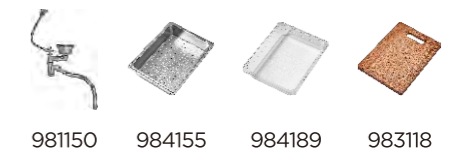

Standard Accessories