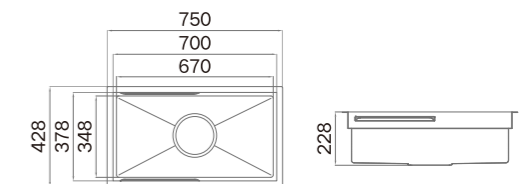

ART.NO. **952390**