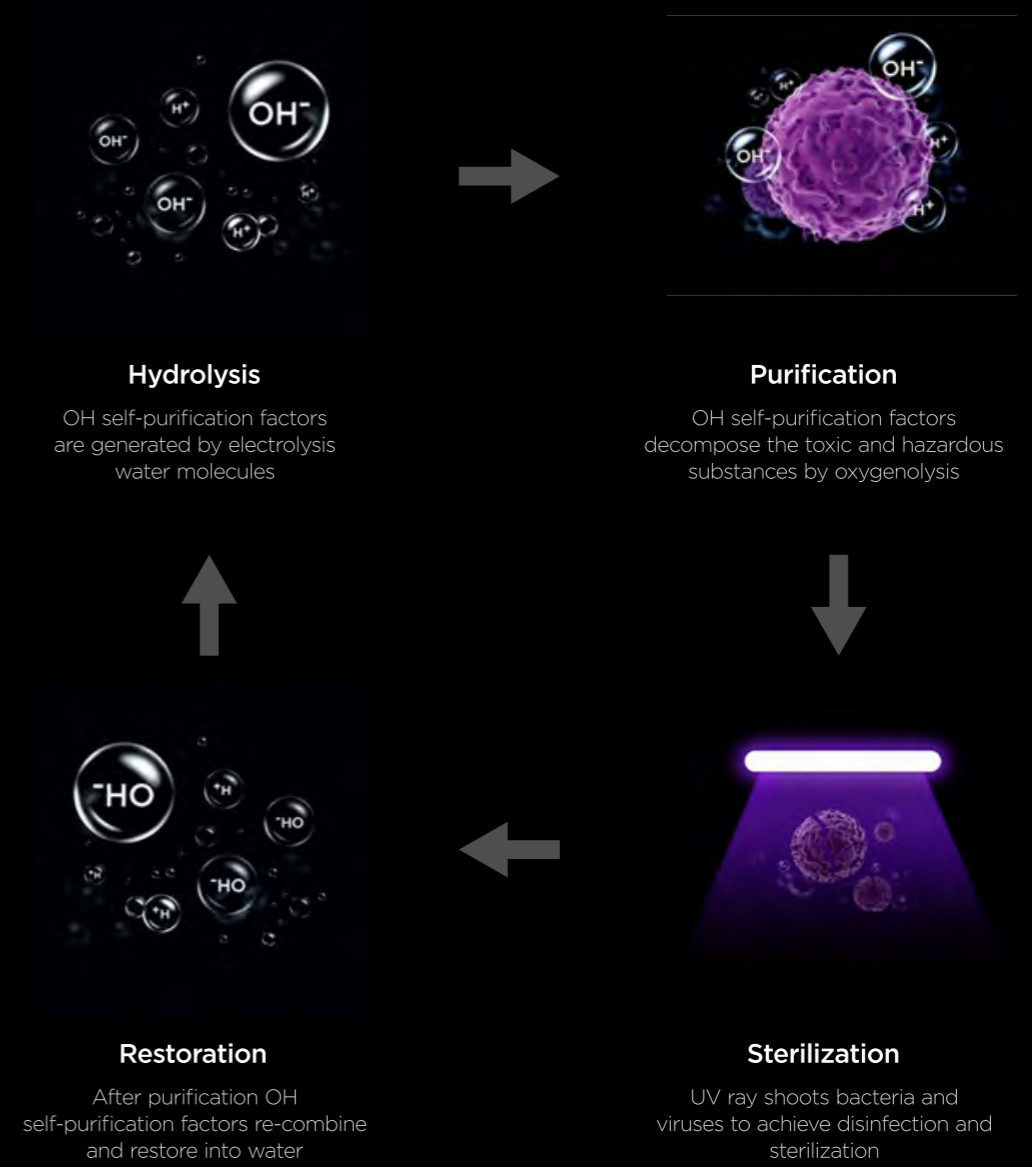

# INTELLIGENT PURIFICATION SINKS

Purification sink is a great product of smart idea and new technology.

Higold is not only the leading company in this area,  
but also one of the companies who draft the production  
standard of this kind of product .

# 4 steps of physical purification Eliminate pathogenic factors in depth