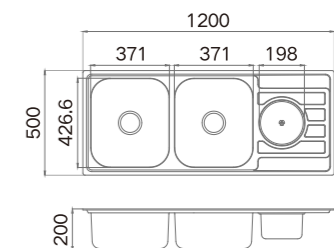

ART.NO. **920295**

Information

Product Dimension (LxWxD)	1200x500x200mm
Material	SUS304
Thickness	0.7mm
Cutout Size (Topmount)	1180x480mm (R15)
Cutout Size (Undermount)	1172x472mm (R25)

Description

Brushed surface;
Double bowl with trash can;
With sound pad and undercoating;
Optional accessories:
Drainer, colander, chopping board,
Soap dispenser, Wire basket.