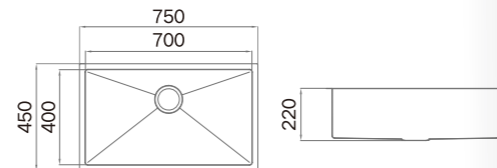

ART.NO. **952160**

Black Gold Rosy

Information

Product Dimension (LxWxD)	750x450x220mm
Material	SUS304
Thickness	1.2mm
Corner	Radius 10
Cutout Size (Topmount)	730x430mm
Cutout Size (Undermount)	703x403mm (R12)

Description

Brushed Surface;
Single Bowl;
With Sound Pad and Undercoating;
Optional Accessories:
Drainer, Colander, Chopping Board, Grid,
Rollmat, Soap Dispenser, Wire Basket, etc.