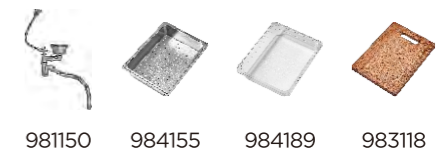

Standard Accessories