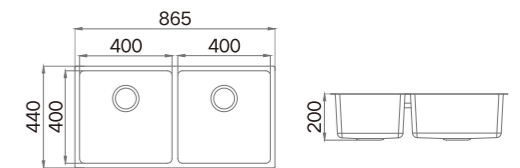

ART.NO. **920223**

● ●
Black Grey

Information

Product Dimension (LxWxD)	865x440x200mm
Material	SUS304
Thickness	0.9mm
Corner	Radius 20
Cutout Size (Topmount)	845x420mm (R0)
Cutout Size (Undermount)	828x403mm (R20)

Description

Brushed surface;
Double bowl;
With sound pad and undercoating;
Optional accessories:
Drainer, Colander, Chopping board, Grid,
Rollmat, Wire basket.