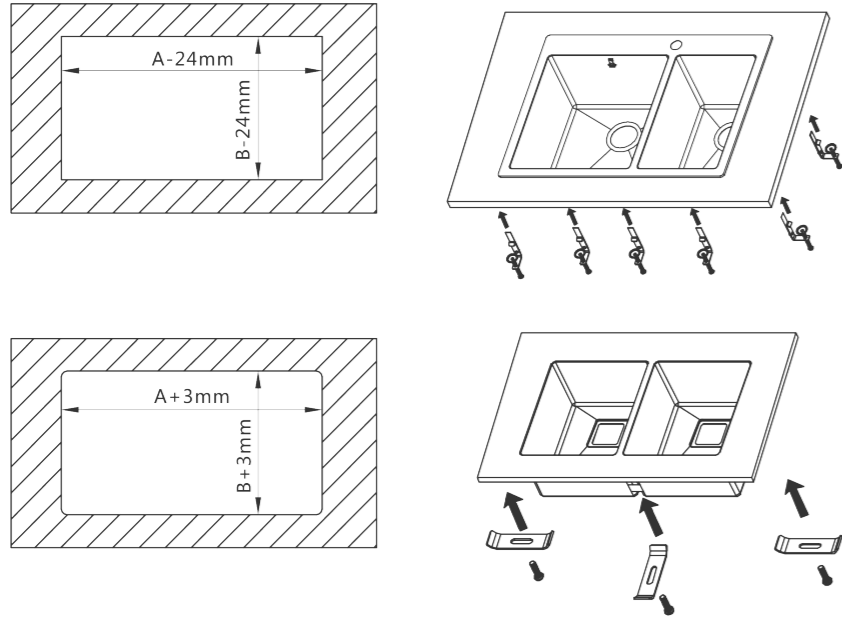

INSTALLATION

Most of HIGOLD sinks apply to two typical installation style, Topmount and undermount and Flushmount, which require different clips and cutout sizes. Anyhow, they have one thing in common: Easy to Install.