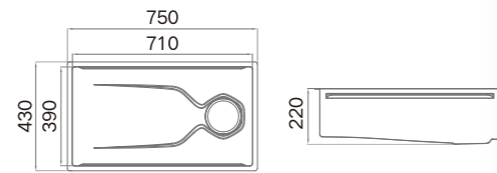

ART.NO. **952498T**