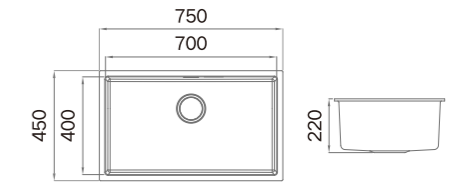

Description

New Composite Sink
Single Bowl
Food grade material
Round inner corner-Easy to clean
High temperature resistance
Wear resistance

ART.NO. **930035**