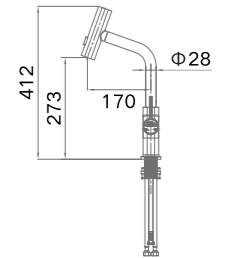

### ITEM NO. 980213

Product Size:412x170mm;  
Zinc;  
Chrome Finishing;  
Cold/Hot Water;  
Pull-out Hose;