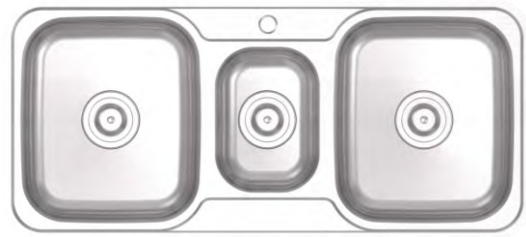

Brushed surface;  
Double bowl with trash can;  
With sound pad and undercoating;  
Optional accessories:  
Drainer, colander, chopping board,  
Soap dispenser, Wire basket.

ART.NO. **920007**

**Information**