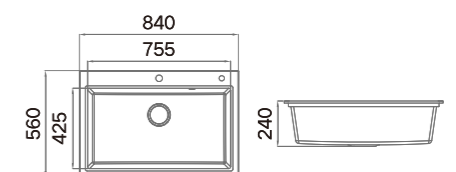

ART.NO. **935018**

● Inkstone Black ● Pure White ● Grey Blue

Information

Product Dimension (LxWxD) 840x560x240mm
Material Artificial Stone
Cutout Size (Topmount) 820x540mm (R15)
Cutout Size (Undermount) 785x525mm (R10)

Description

New Composite Sink
Single Bowl
Food grade material
Round inner corner-Easy to clean
High temperature resistance
Wear resistance