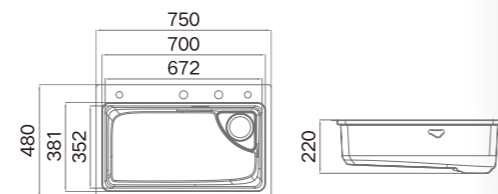

ART.NO. **920310F1**