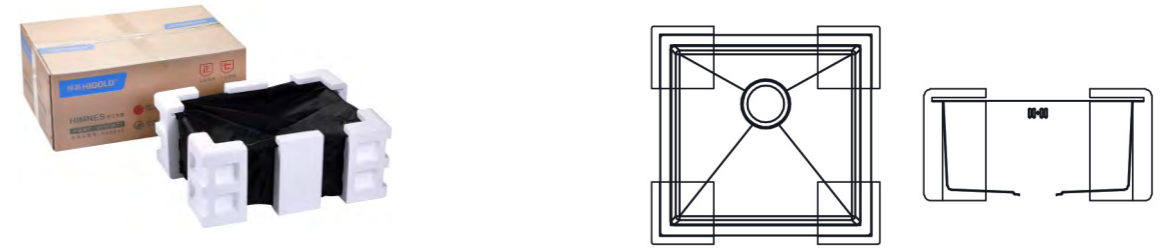

PACKAGE METHOD

Regular Packing Single carton

Item	901008 (product size: 508x483x228mm)
Carton qty.	1pc
20'	336pcs
40'	672pcs
40'HQ	756pcs
Remarks	Applicable for all types of sinks

Cost-Saving Packing Stacking Pallet