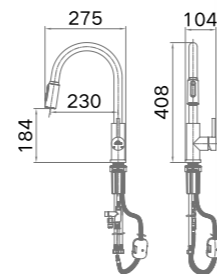

### ITEM NO. 980201

Product Size:408x230mm;  
SUS304 Stainless Steel;  
Black E-painting;  
Cold/Hot Water;  
Pull-out Hose;