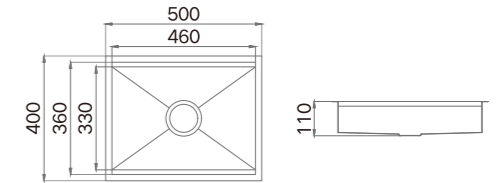

Description

Brushed surface;
Workstation channel sink;
Accessories can be taken out separately,
free to adjust the allocation;

ART.NO. **962054**