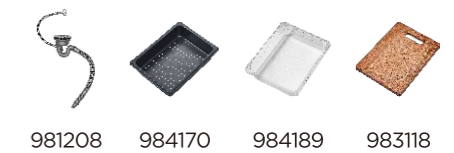

Standard Accessories