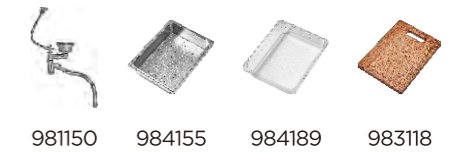

Standard Accessories