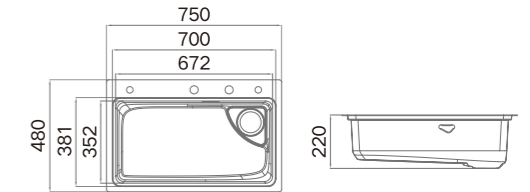

ART.NO. **920286F1**