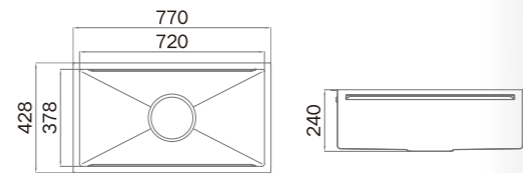

ART.NO. **952398**