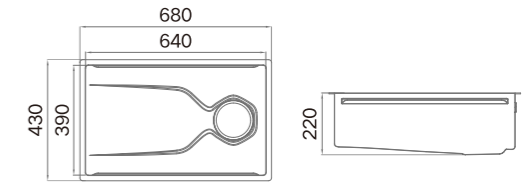

Standard Accessories

ART.NO. **952504T**