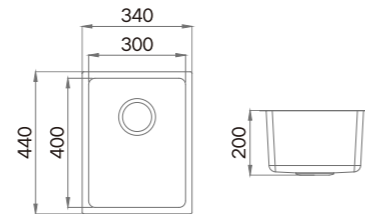

R20 SERIES

ART.NO. 920218