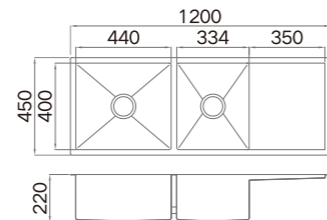

Description

Brushed Surface;
Double Bowl;
With Sound Pad and Undercoating;
Optional Accessories:
Drainer, Colander, Chopping Board, Grid,
Rollmat, Soap Dispenser, Wire Basket, etc.

ART.NO. **955004**