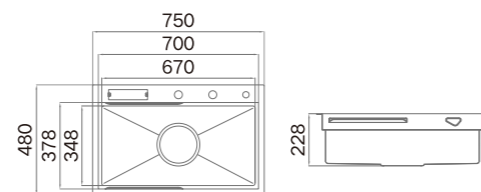

ART.NO. **952405**