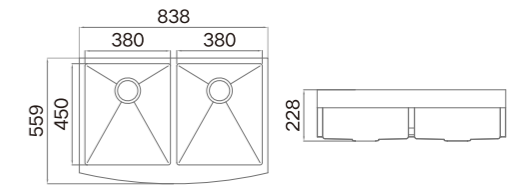

ART.NO. **957001**

● Black ● Gold ● Rosy

Information

Product Dimension (LxWxD)	838x559x228mm (33"x22"x9")
Material	SUS304
Thickness	1.2mm
Corner	Radius 10
Cutout Size (Topmount)	838x510mm

Description

Brushed Surface;
Double Bowl with Apron;
With Sound Pad and Undercoating;
Optional Accessories:
Drainer, Colander, Chopping Board, Grid,
Rollmat, Soap Dispenser, Wire Basket, etc.