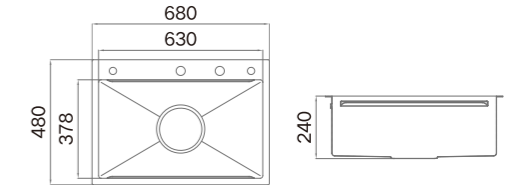

ART.NO. **952393**