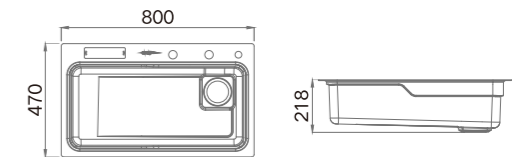

BL2.0 SERIES

ART.NO. 920255