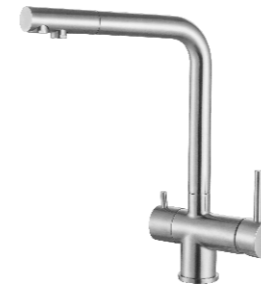

OTHER FAUCETS

NO. **980143**
SS Raw color