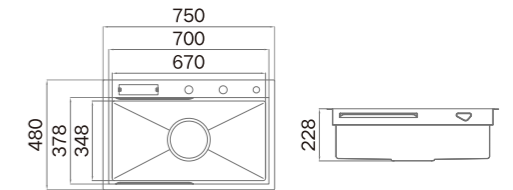

ART.NO. **952406**