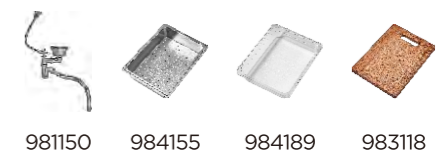

Standard Accessories