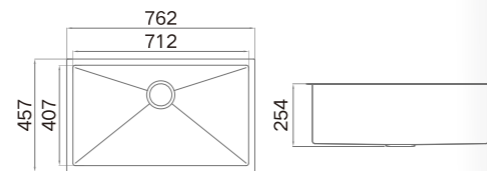

ART.NO. **952161**

● ● ●
Black Gold Rosy

Information

Product Dimension (LxWxD)	762x457x254mm (30"x18"x10")
Material	SUS304
Thickness	1.2mm
Corner	Radius 10
Cutout Size (Topmount)	742x437mm
Cutout Size (Undermount)	715x410mm (R12)

Description

Brushed Surface;
Single Bowl;
With Sound Pad and Undercoating;
Optional Accessories:
Drainer, Colander, Chopping Board, Grid,
Rollmat, Soap Dispenser, Wire Basket, etc.