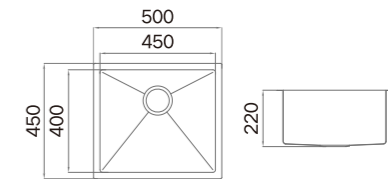

ART.NO. **951243**

Information

Product Dimension (LxWxD)	500x450x220mm
Material	SUS304
Thickness	1.2mm
Corner	Radius 10
Cutout Size (Topmount)	480x430mm
Cutout Size (Undermount)	453x403mm (R12)

Description

Brushed Surface;
Single Bowl;
With Sound Pad and Undercoating;
Optional Accessories:
Drainer, Colander, Chopping Board, Grid,
Rollmat, Soap Dispenser, Wire Basket, etc.