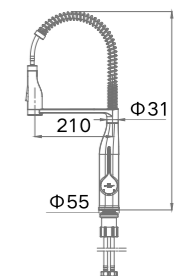

**BN3.0 SERIES**

NO. **980138**  
Chrome

NO. **980172**  
Electrophoresis Black

NO. **980173**  
PVD grey color

NO. **980174**  
White

Model No.	Color	Size (mm)	Material
980138	Chrome	537x210	Zinc + Brass
980172	Electrophoresis Black	537x210	Zinc + Brass
980173	PVD grey color	537x210	Zinc + Brass
980174	White	537x210	Zinc + Brass