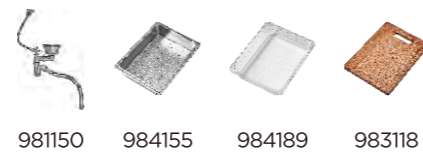

Standard Accessories