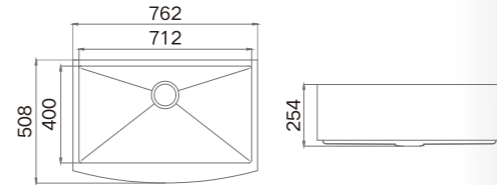

ART.NO. **957023**

● Black ● Gold ● Rosy

Information

Product Dimension (LxWxD)	762x508x254mm
Material	SUS304
Thickness	1.35+1.2mm
Corner	Radius 10
Cutout Size (Topmount)	768x457mm(R0)

Description

Brushed surface;
Single bowl with apron;
With sound pad and undercoating;
Optional accessories:
Drainer, colander, chopping board, grid,
Rollmat, soap dispenser, wire basket, etc.