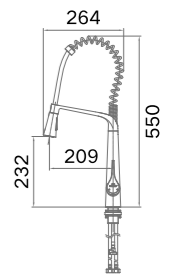

Spring Type

Model No.	Color	Size (mm)	Material
980169	Rose Gold+Black	550x209	Zinc + Brass
980170	Chrome	550x209	Zinc + Brass
980171	Grey	550x209	Zinc + Brass