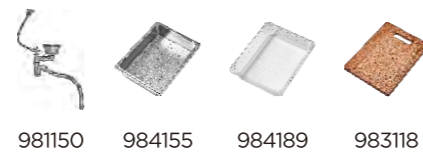

Standard Accessories