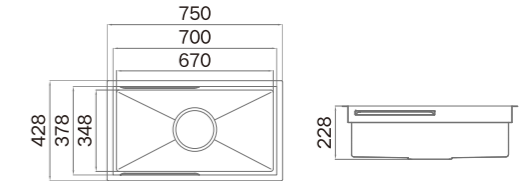

ART.NO. **952389**