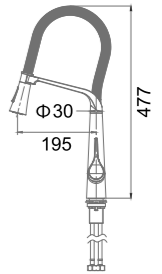

### Standard Type

Model No.	Color	Size (mm)	Material
980209	Rose Gold+Black	251x476x114	SUS304
980207	Brushed Nickel PVD	251x476x114	SUS304
980208	Grey	251x476x114	SUS304