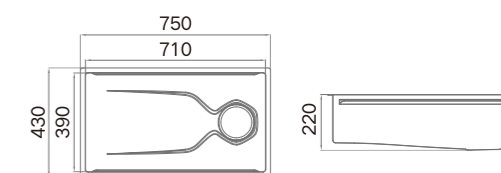

### Information

Product Dimension (LxWxD)	750x430x223mm
Material	SUS304
Thickness	2.5+0.9mm
Color	Brushed SS Raw color
Cutout Size (Undermount)	713x393mm (R12)