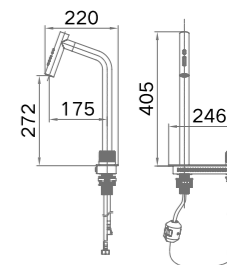

Model No.	980195
Color	Grey
Size (mm)	405x175
Material	SUS304