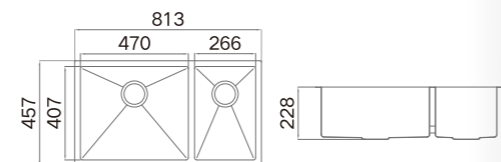

ART.NO. **953496**

Information

Product Dimension (LxWxD)	813x457x228mm (32"x18"x9")
Material	SUS304
Thickness	1.2mm
Corner	Radius 10
Cutout Size (Topmount)	793x437mm
Cutout Size (Undermount)	766x410mm (R12)

Description

Brushed Surface;
Double Bowl;
With Sound Pad and Undercoating;
Optional Accessories:
Drainer, Colander, Chopping Board, Grid,
Rollmat, Soap Dispenser, Wire Basket, etc.