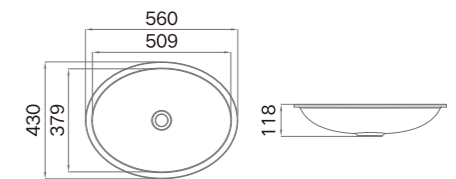

Description

New Bathroom Sink
Single Bowl
Food grade material
Round inner corner-Easy to clean
High temperature resistance
Wear resistance

ART.NO. **936003B/W**