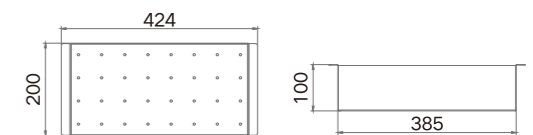

Description

Brushed surface;
Workstation channel sink;
Accessories can be taken out separately,
free to adjust the allocation;

ART.NO. **984175**