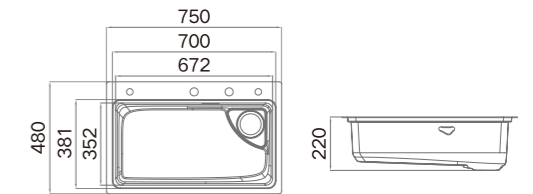

### Information

Product Dimension (LxWxD)	750x480x220mm
Material	SUS304
Thickness	3+0.9mm
Color	Brushed SS Raw color
Cutout Size (Topmount)	735x465mm
Cutout Size (Undermount)	713x457mm (R40)